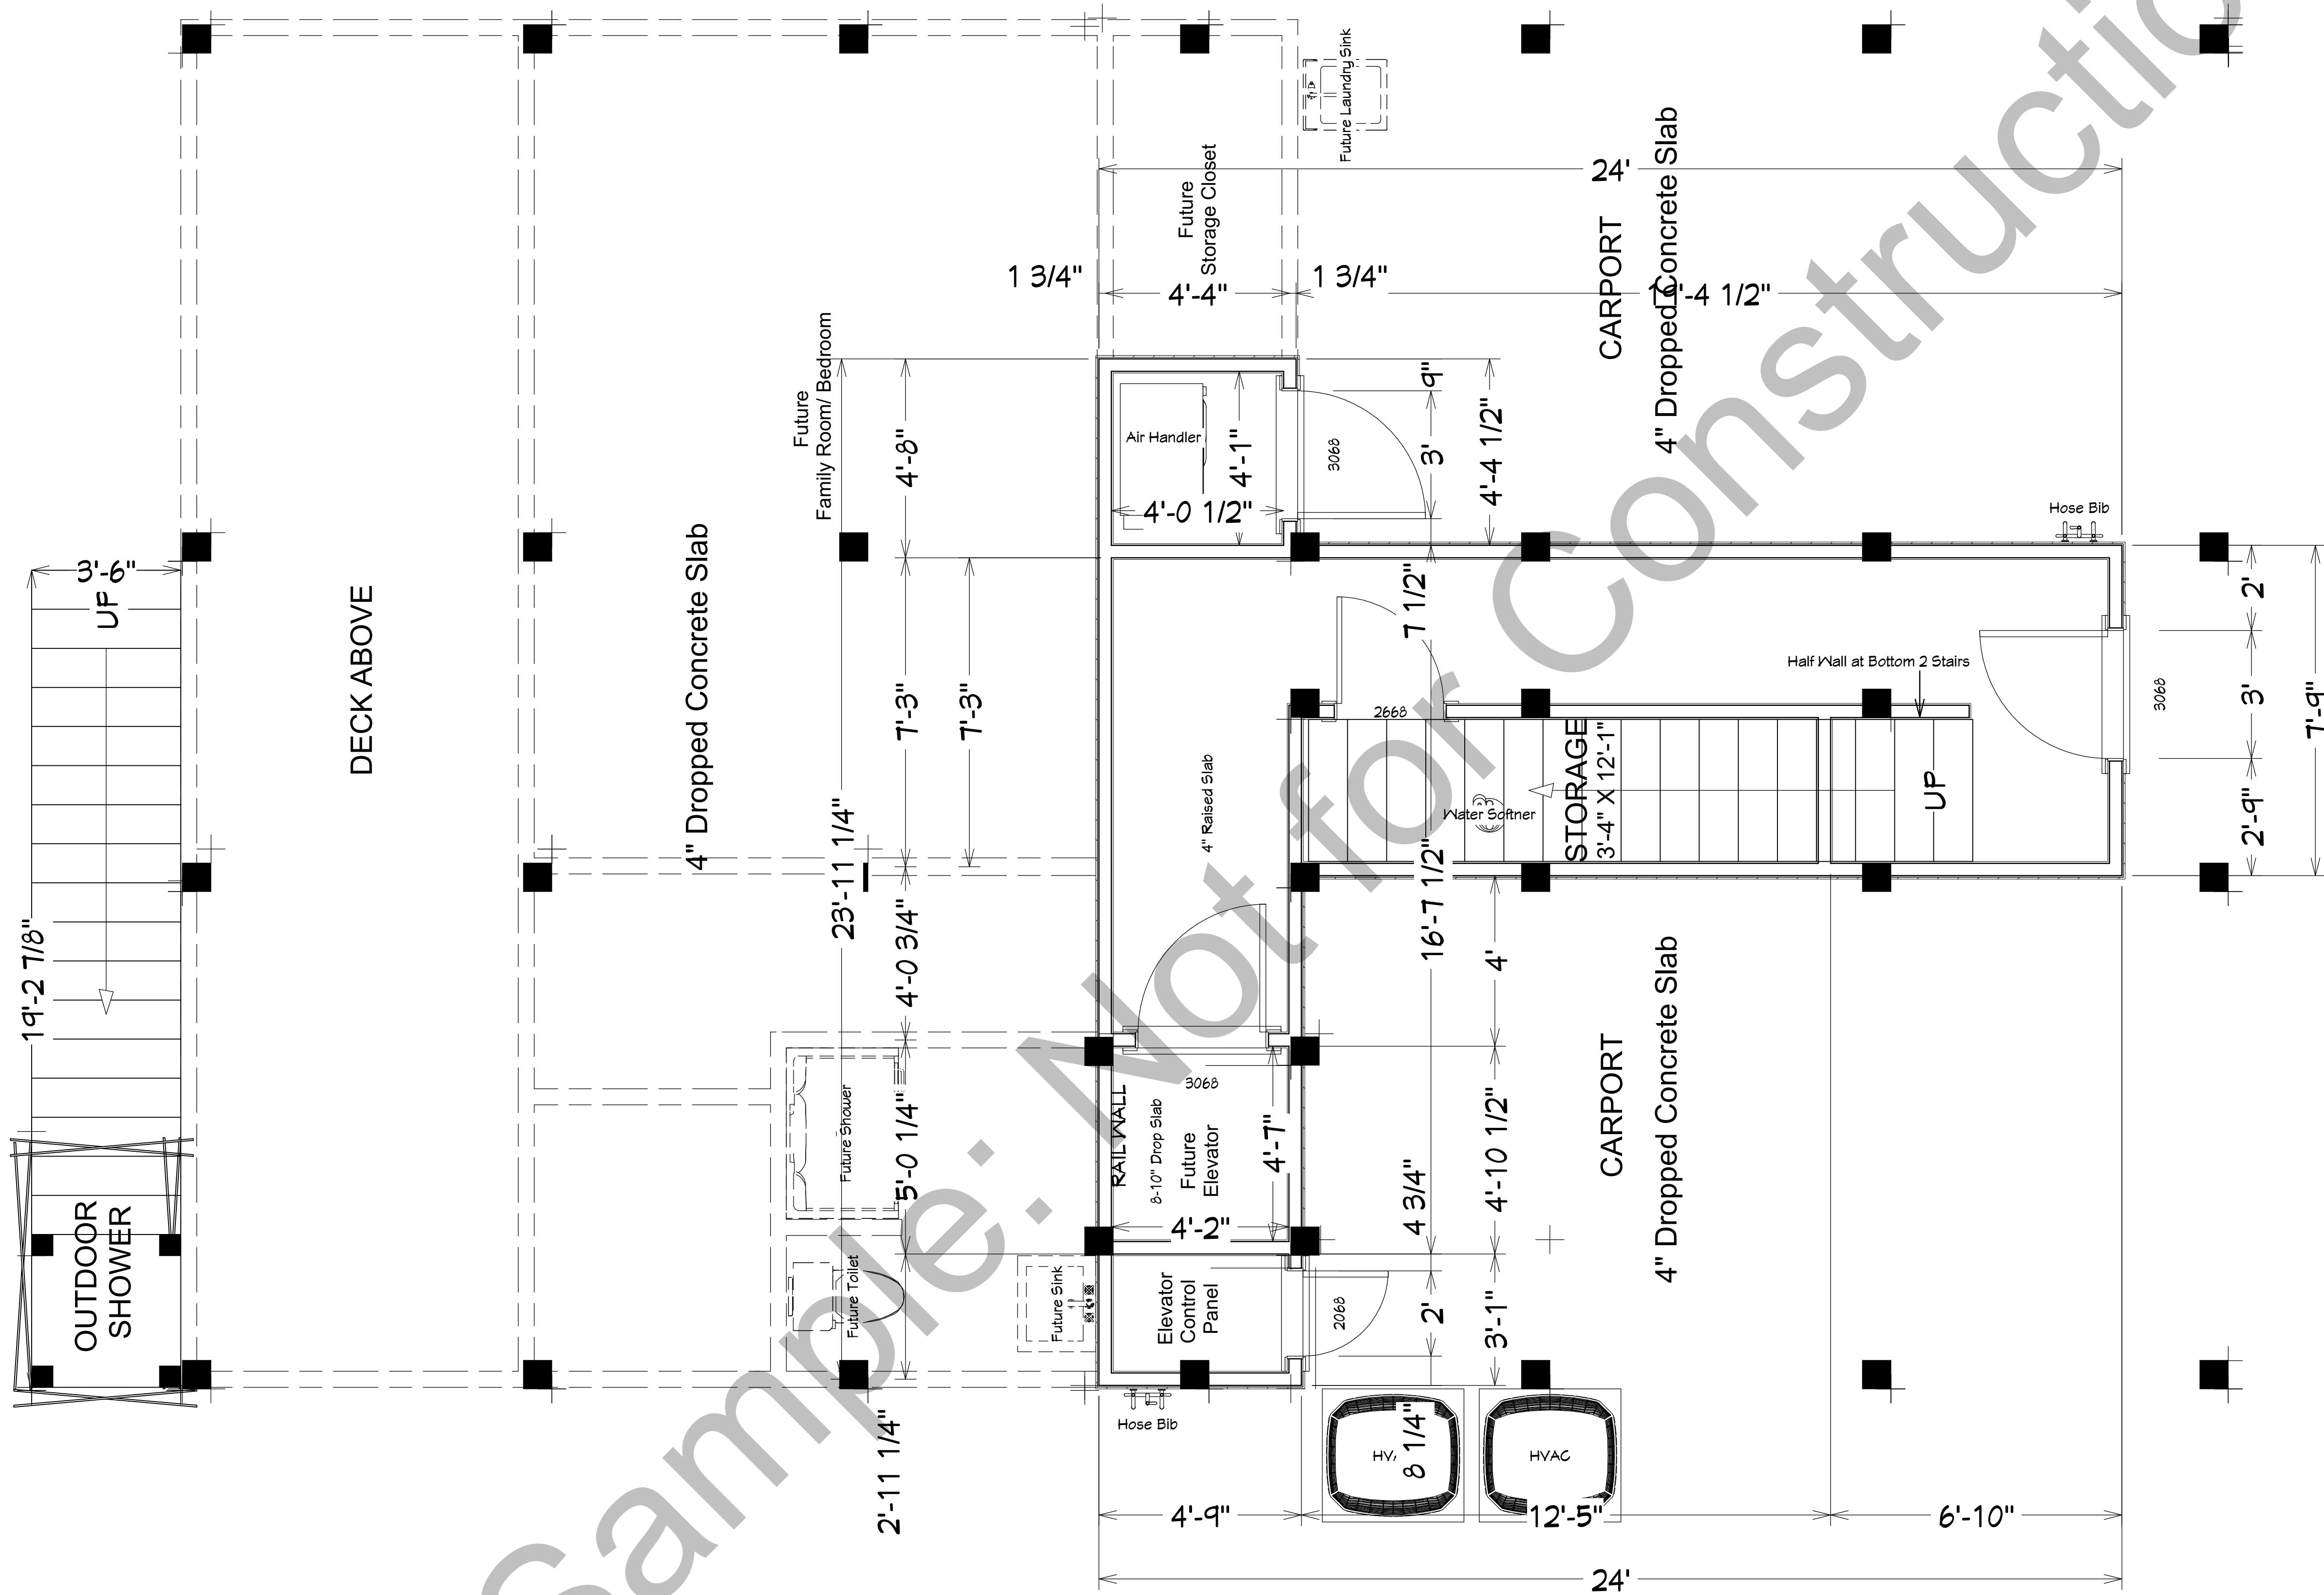

SCALE:
Not to Scale

SHEET:
A-1

Front Elevation

Right Elevation

Left Elevation

Back Elevation

Erin LoBalbo
Residential Designer

DRAWINGS PROVIDED BY:
Bass Homes Inc
1003 Bennet Lane, Unit J
Carolina Beach, NC 28428
(910) 387-0874

Elevations

106 Seaward Court
Kure Beach, NC 28449

SCALE:
Not to Scale

SHEET:
A-2

KEY
 ■ 8" x 8"
 ■ 6" x 6"

Ground Floor
 Ground Floor Heated Sqft = 212 sqft
 First Floor Heated Sqft = 1,280 sqft
 Second Floor Heated Sqft = 1,262 sqft
Total House Heated Sqft = 2,754 sqft
 90" Ceiling Heights & 4" Exterior Walls