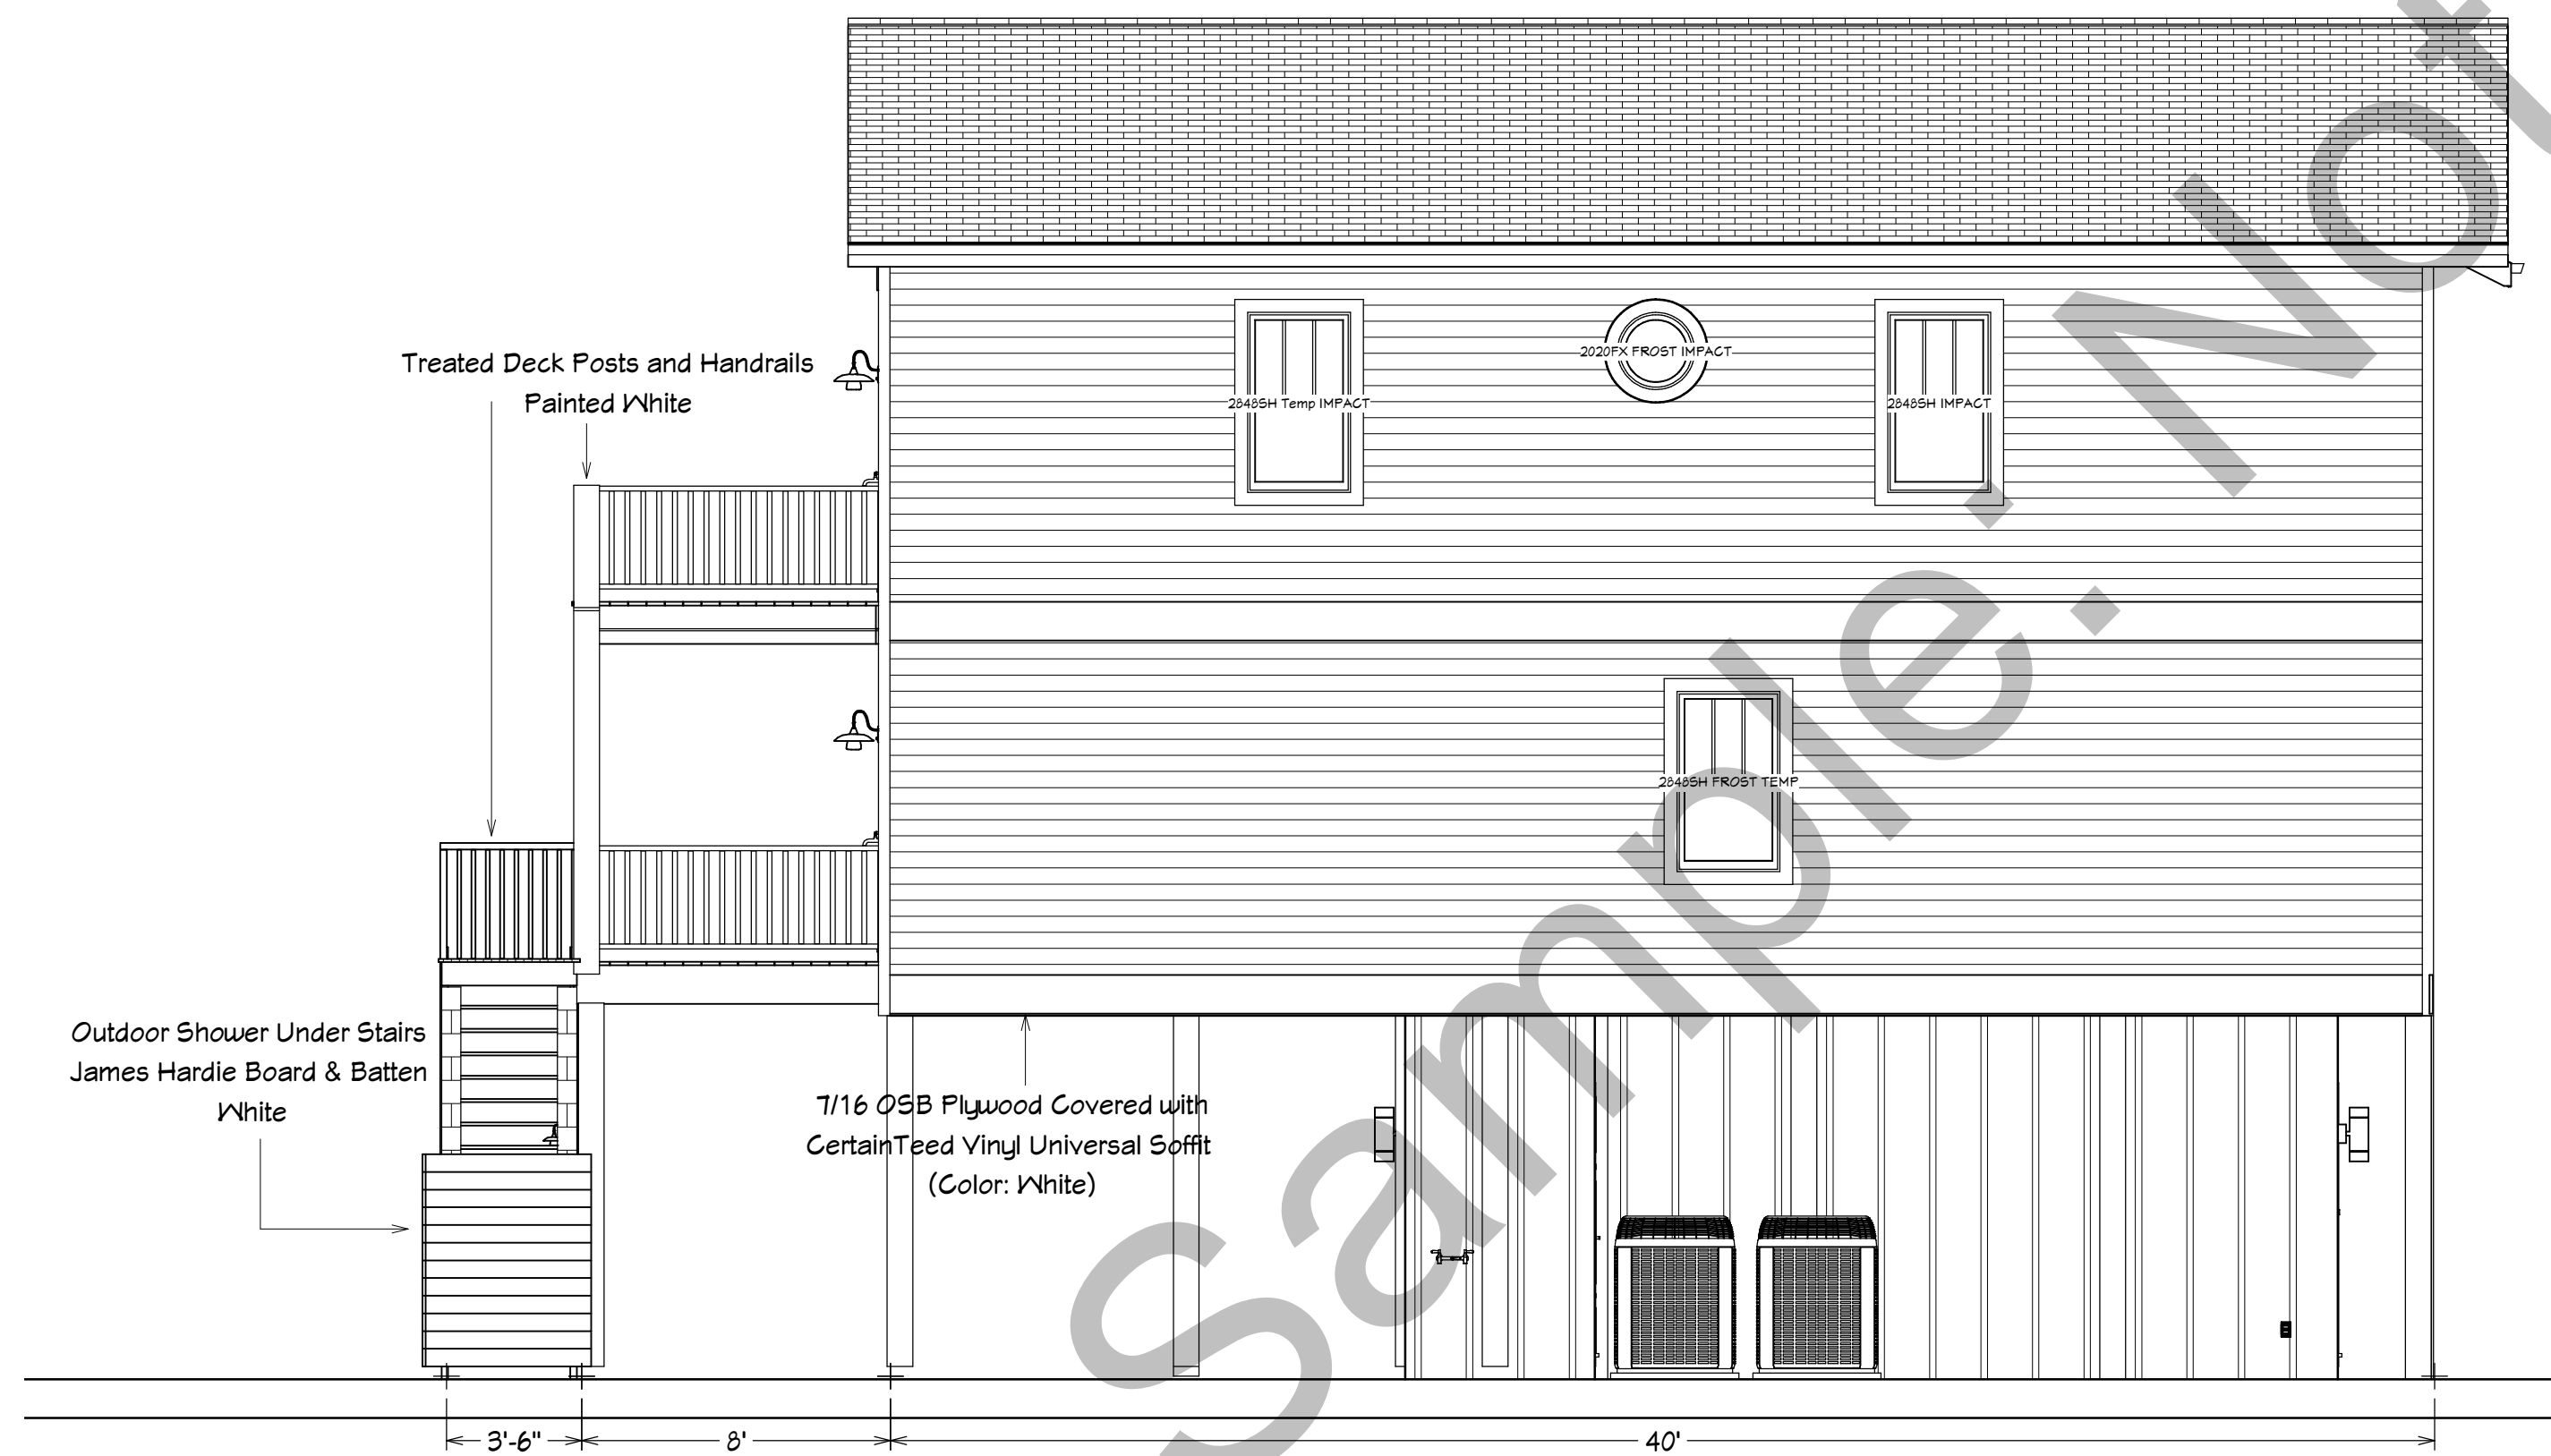

SCALE:
Not to Scale

SHEET:
A-1

Front Elevation

Right Elevation

Left Elevation

Back Elevation

Erin LoBalbo
Residential Designer

DRAWINGS PROVIDED BY:
Bass Homes Inc
1003 Bennet Lane, Unit J
Carolina Beach, NC 28428
(910) 387-0874

Elevations

106 Seaward Court
Kure Beach, NC 28449

SCALE:
Not to Scale

SHEET:
A-2

KEY
 ■ 8" x 8"
 ■ 6" x 6"

Ground Floor
 Ground Floor Heated Sqft = 212 sqft
 First Floor Heated Sqft = 1,280 sqft
 Second Floor Heated Sqft = 1,262 sqft
Total House Heated Sqft = 2,754 sqft
 90" Ceiling Heights & 4" Exterior Walls