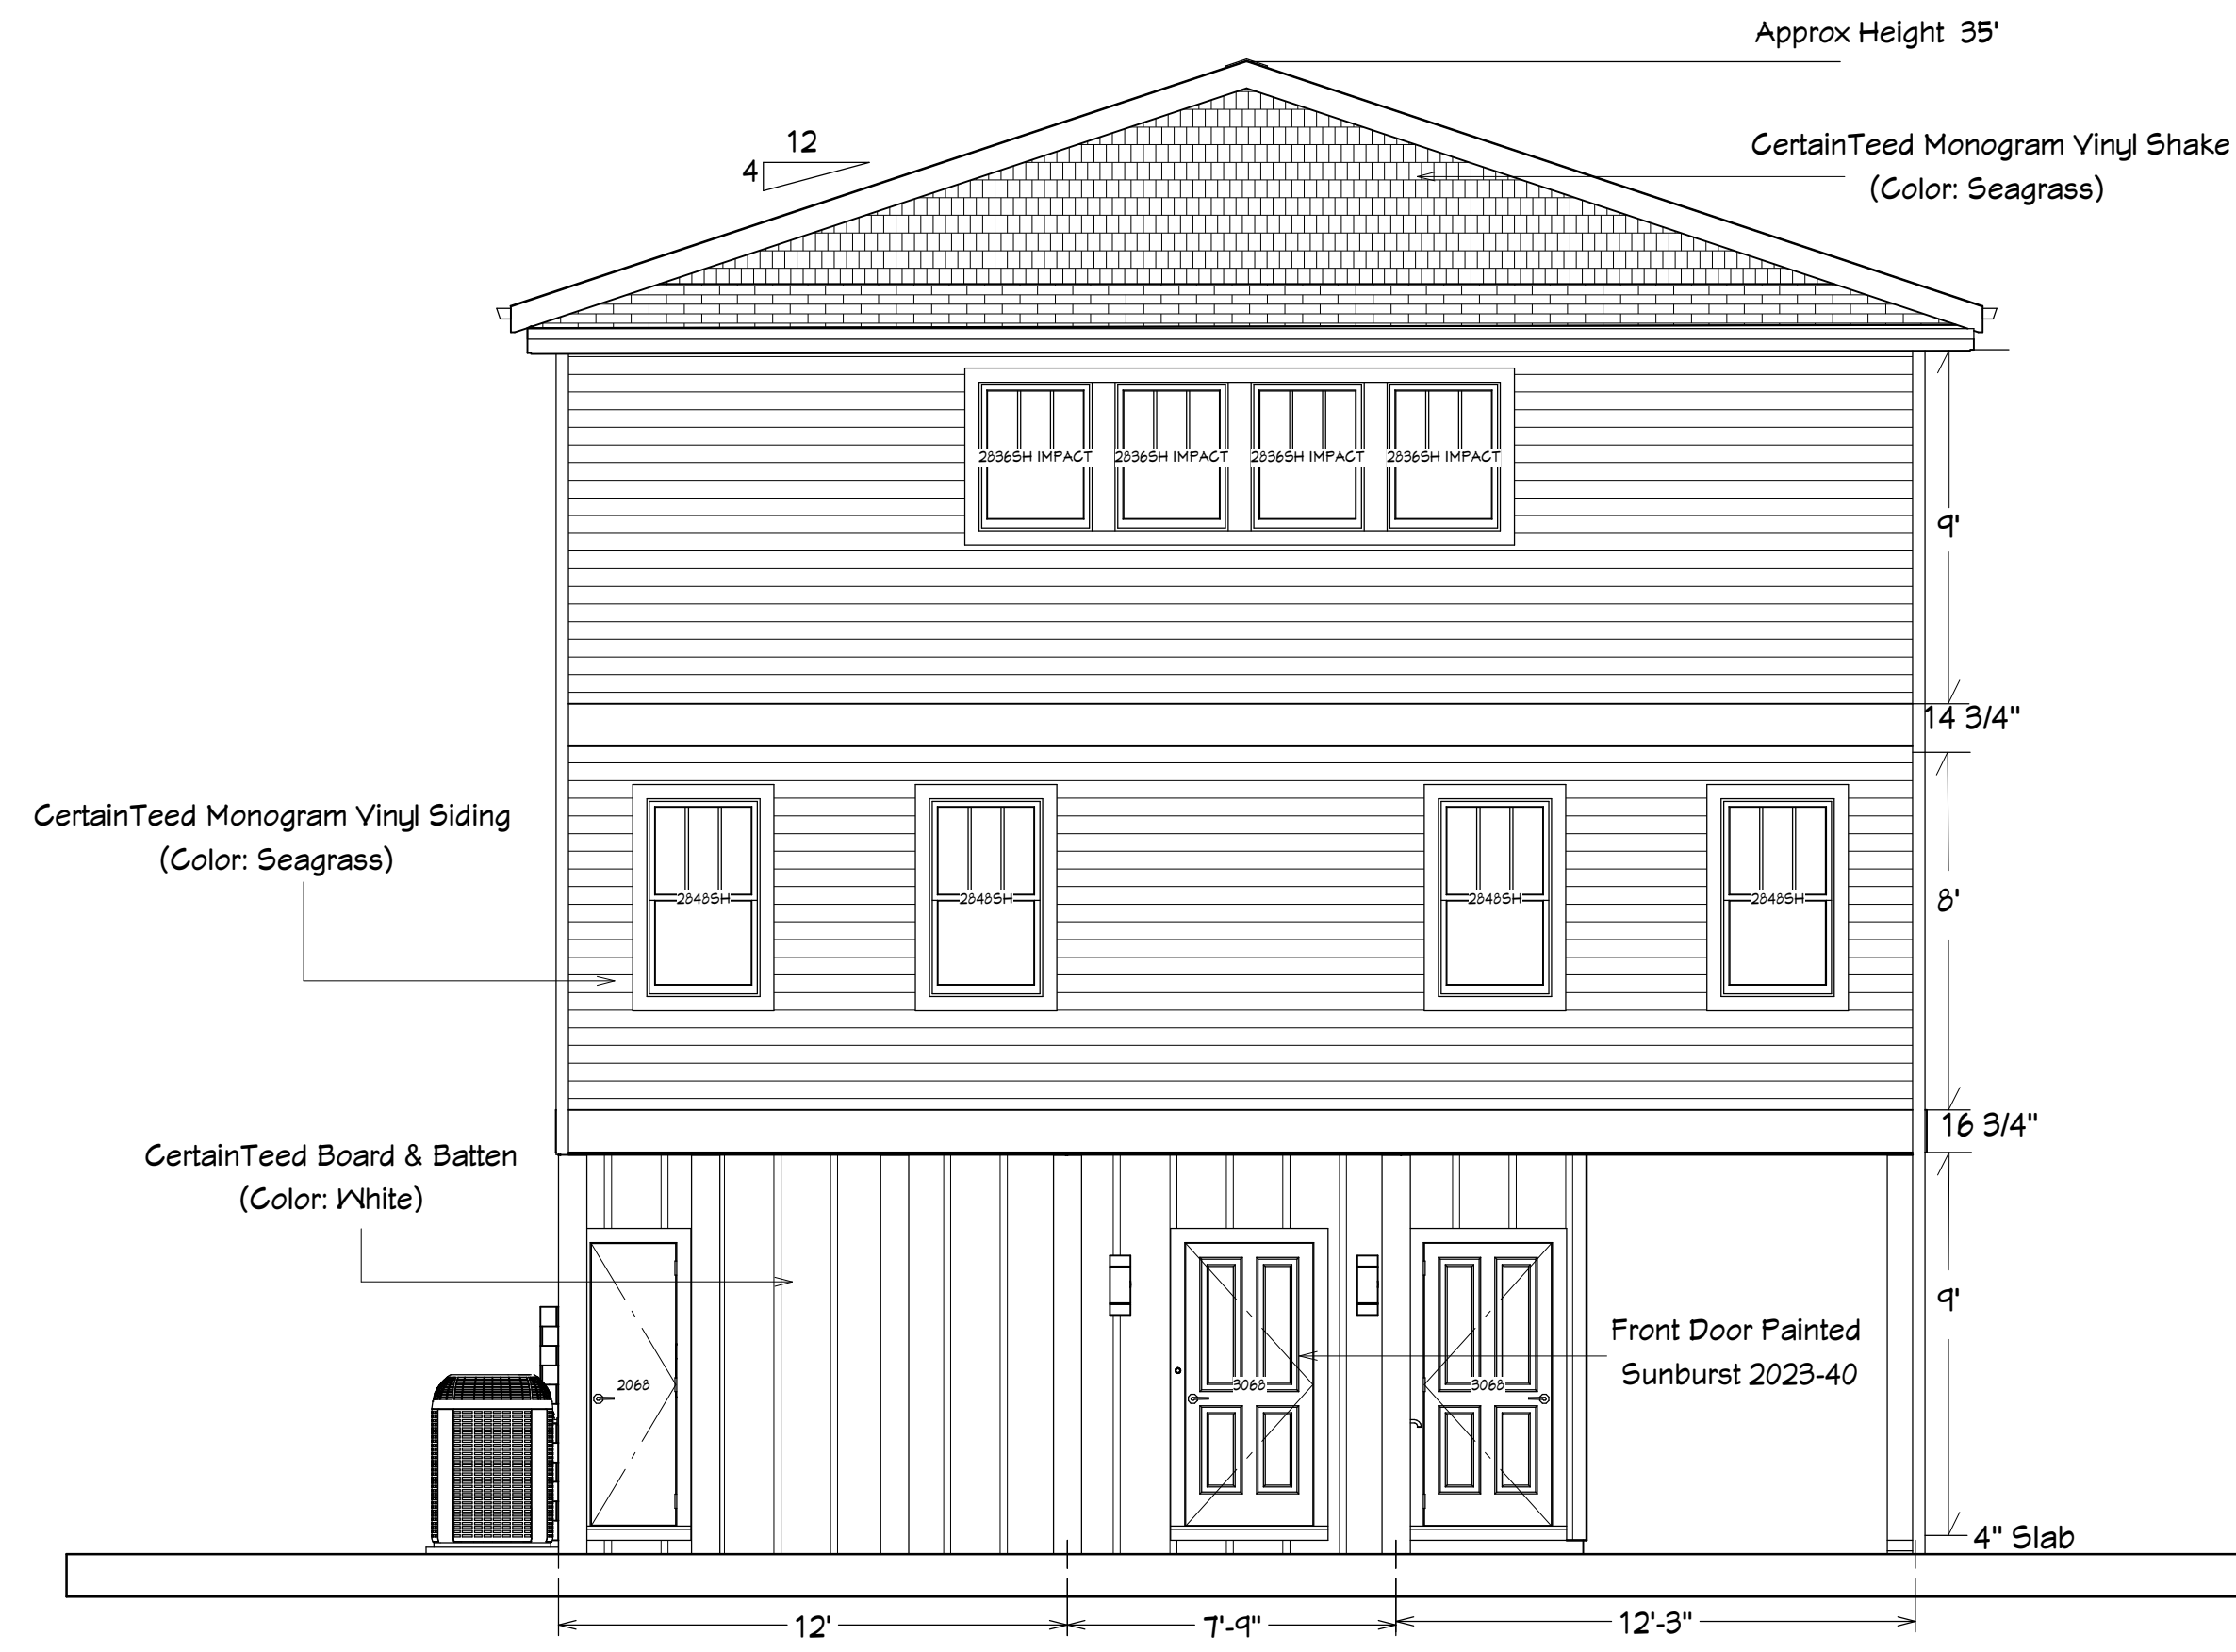

106 Seaward Ct
Sample Plans

Erin LoBalbo
Residential Designer

DRAWINGS PROVIDED BY:
Bass Homes Inc
1003 Bennet Lane, Unit J
Carolina Beach, NC 28428
(910) 387-0874

Cover Page

106 Seaward Court
Kure Beach, NC 28449

SCALE:
Not to Scale

SHEET:
A-1

Front Elevation

Right Elevation

Left Elevation

Back Elevation

Erin LoBalbo
Residential Designer

DRAWINGS PROVIDED BY:
Bass Homes Inc
1003 Bennet Lane, Unit J
Carolina Beach, NC 28428
(910) 387-0874

Elevations

106 Seaward Court
Kure Beach, NC 28449

SCALE:
Not to Scale

SHEET:
A-2

KEY
 ■ 8" x 8"
 ■ 6" x 6"

Ground Floor
 Ground Floor Heated Sqft = 212 sqft
 First Floor Heated Sqft = 1,280 sqft
 Second Floor Heated Sqft = 1,262 sqft
Total House Heated Sqft = 2,754 sqft
 90" Ceiling Heights & 4" Exterior Walls