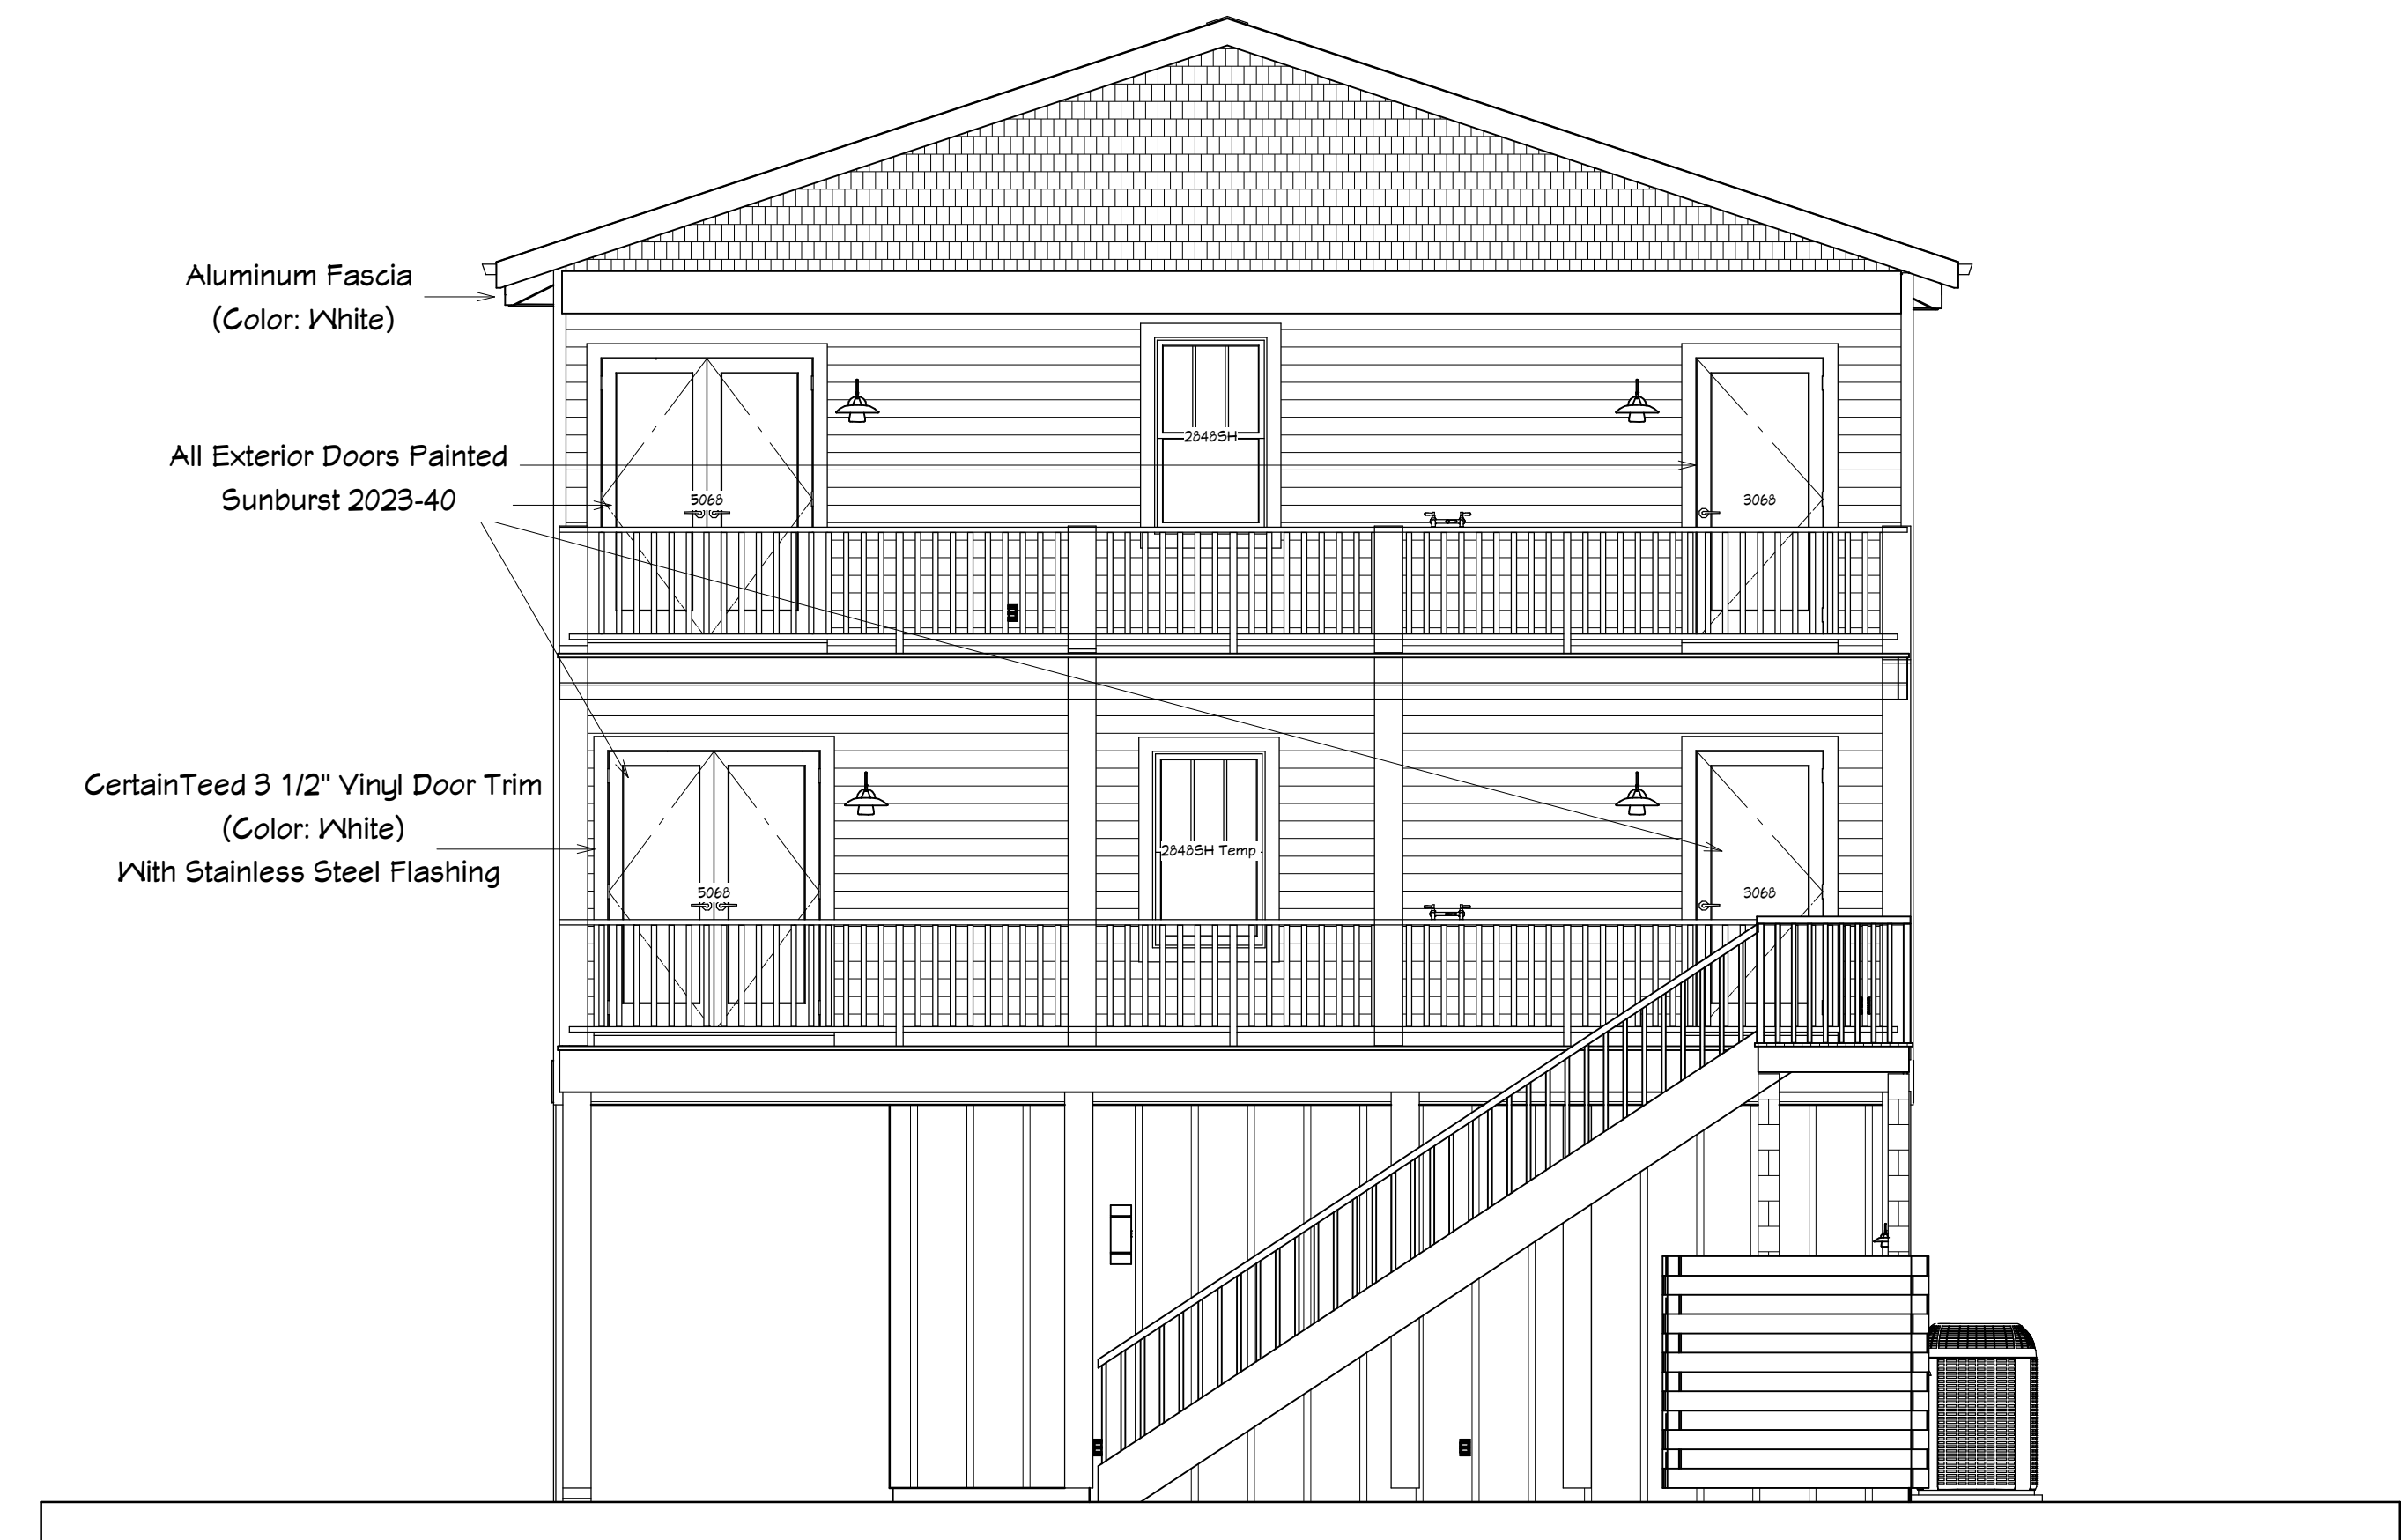

106 Seaward Ct
Sample Plans

Erin LoBalbo
Residential Designer

DRAWINGS PROVIDED BY:
Bass Homes Inc
1003 Bennet Lane, Unit J
Carolina Beach, NC 28428
(910) 387-0874

Cover Page

106 Seaward Court
Kure Beach, NC 28449

SCALE:
Not to Scale

SHEET:
A-1

Front Elevation

Right Elevation

Left Elevation

Back Elevation

Erin LoBalbo
Residential Designer

DRAWINGS PROVIDED BY:
Bass Homes Inc
1003 Bennet Lane, Unit J
Carolina Beach, NC 28428
(910) 387-0874

Elevations

106 Seaward Court
Kure Beach, NC 28449

SCALE:
Not to Scale

SHEET:
A-2

KEY
 ■ 8" x 8"
 ■ 6" x 6"

Ground Floor
 Ground Floor Heated Sqft = 212 sqft
 First Floor Heated Sqft = 1,280 sqft
 Second Floor Heated Sqft = 1,262 sqft
Total House Heated Sqft = 2,754 sqft
 90" Ceiling Heights & 4" Exterior Walls