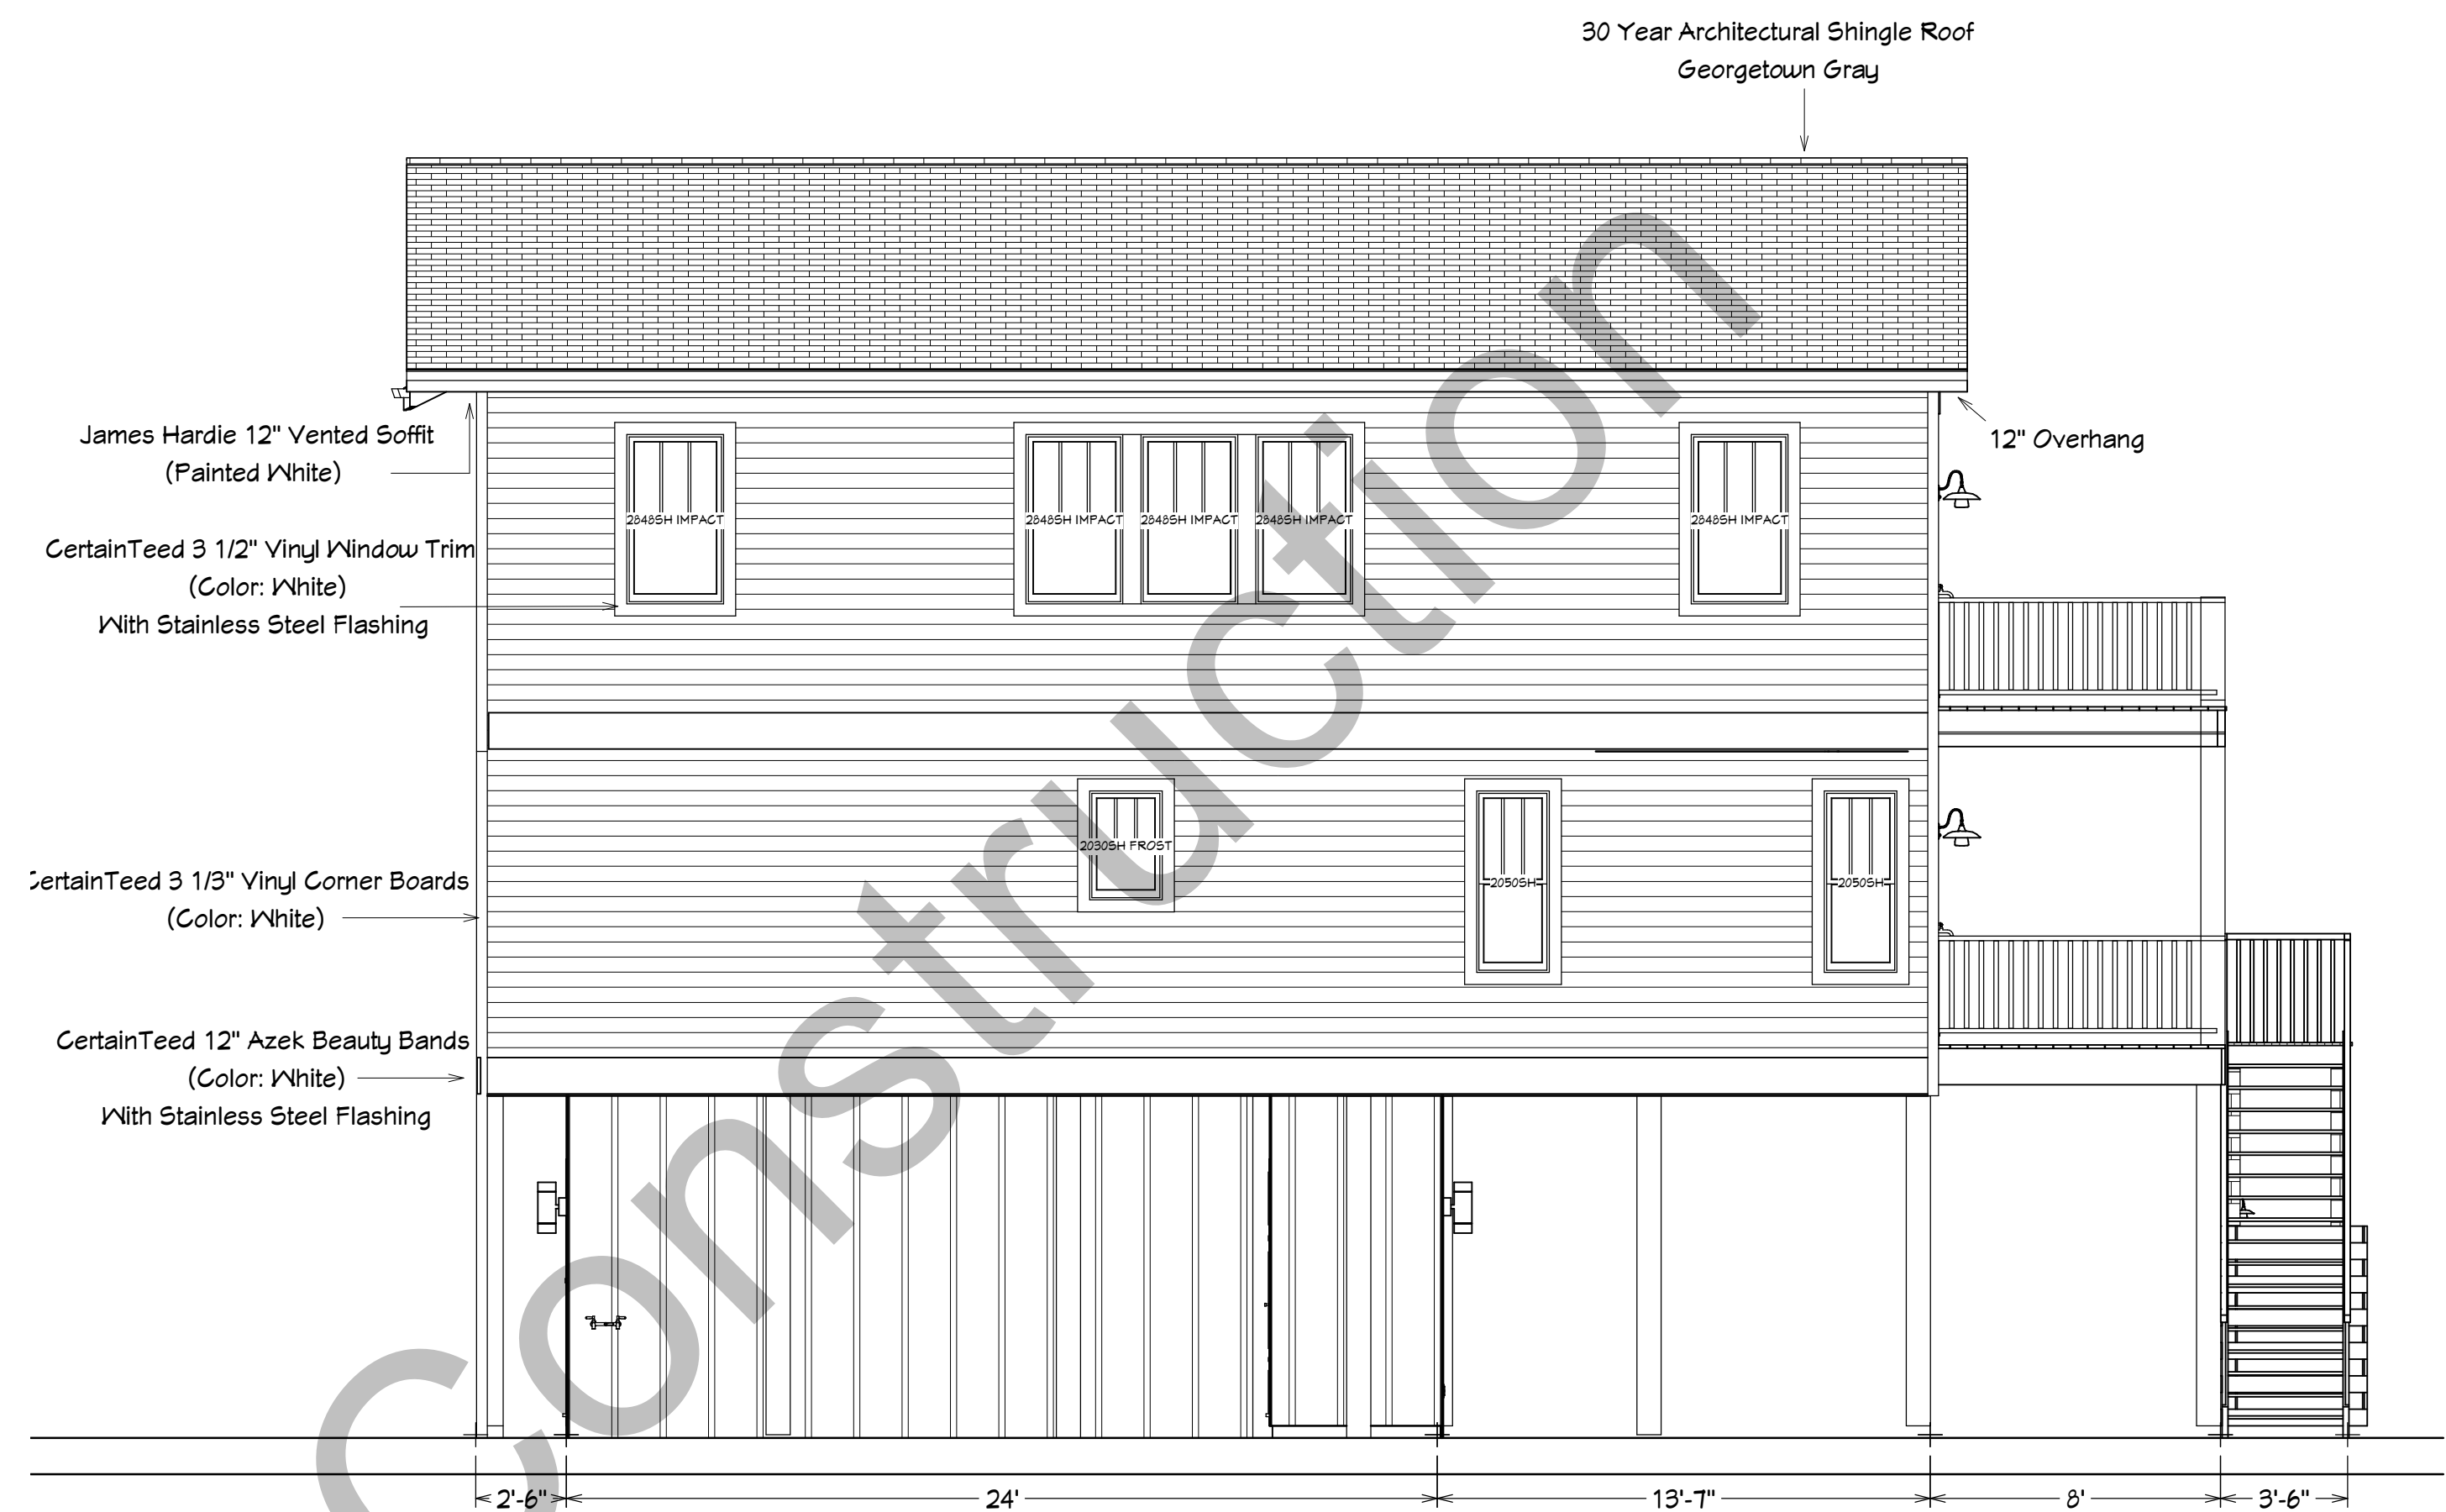

106 Seaward Ct
Sample Plans

Erin LoBalbo
Residential Designer

DRAWINGS PROVIDED BY:
Bass Homes Inc
1003 Bennet Lane, Unit J
Carolina Beach, NC 28428
(910) 387-0874

Cover Page

106 Seaward Court
Kure Beach, NC 28449

SCALE:
Not to Scale

SHEET:
A-1

Front Elevation

Right Elevation

Left Elevation

Back Elevation

Erin LoBalbo
Residential Designer

DRAWINGS PROVIDED BY:
Bass Homes Inc
1003 Bennet Lane, Unit J
Carolina Beach, NC 28428
(910) 387-0874

Elevations

106 Seaward Court
Kure Beach, NC 28449

SCALE:
Not to Scale

SHEET:
A-2

KEY
 ■ 8" x 8"
 ■ 6" x 6"

Ground Floor
 Ground Floor Heated Sqft = 212 sqft
 First Floor Heated Sqft = 1,280 sqft
 Second Floor Heated Sqft = 1,262 sqft
Total House Heated Sqft = 2,754 sqft
 90" Ceiling Heights & 4" Exterior Walls