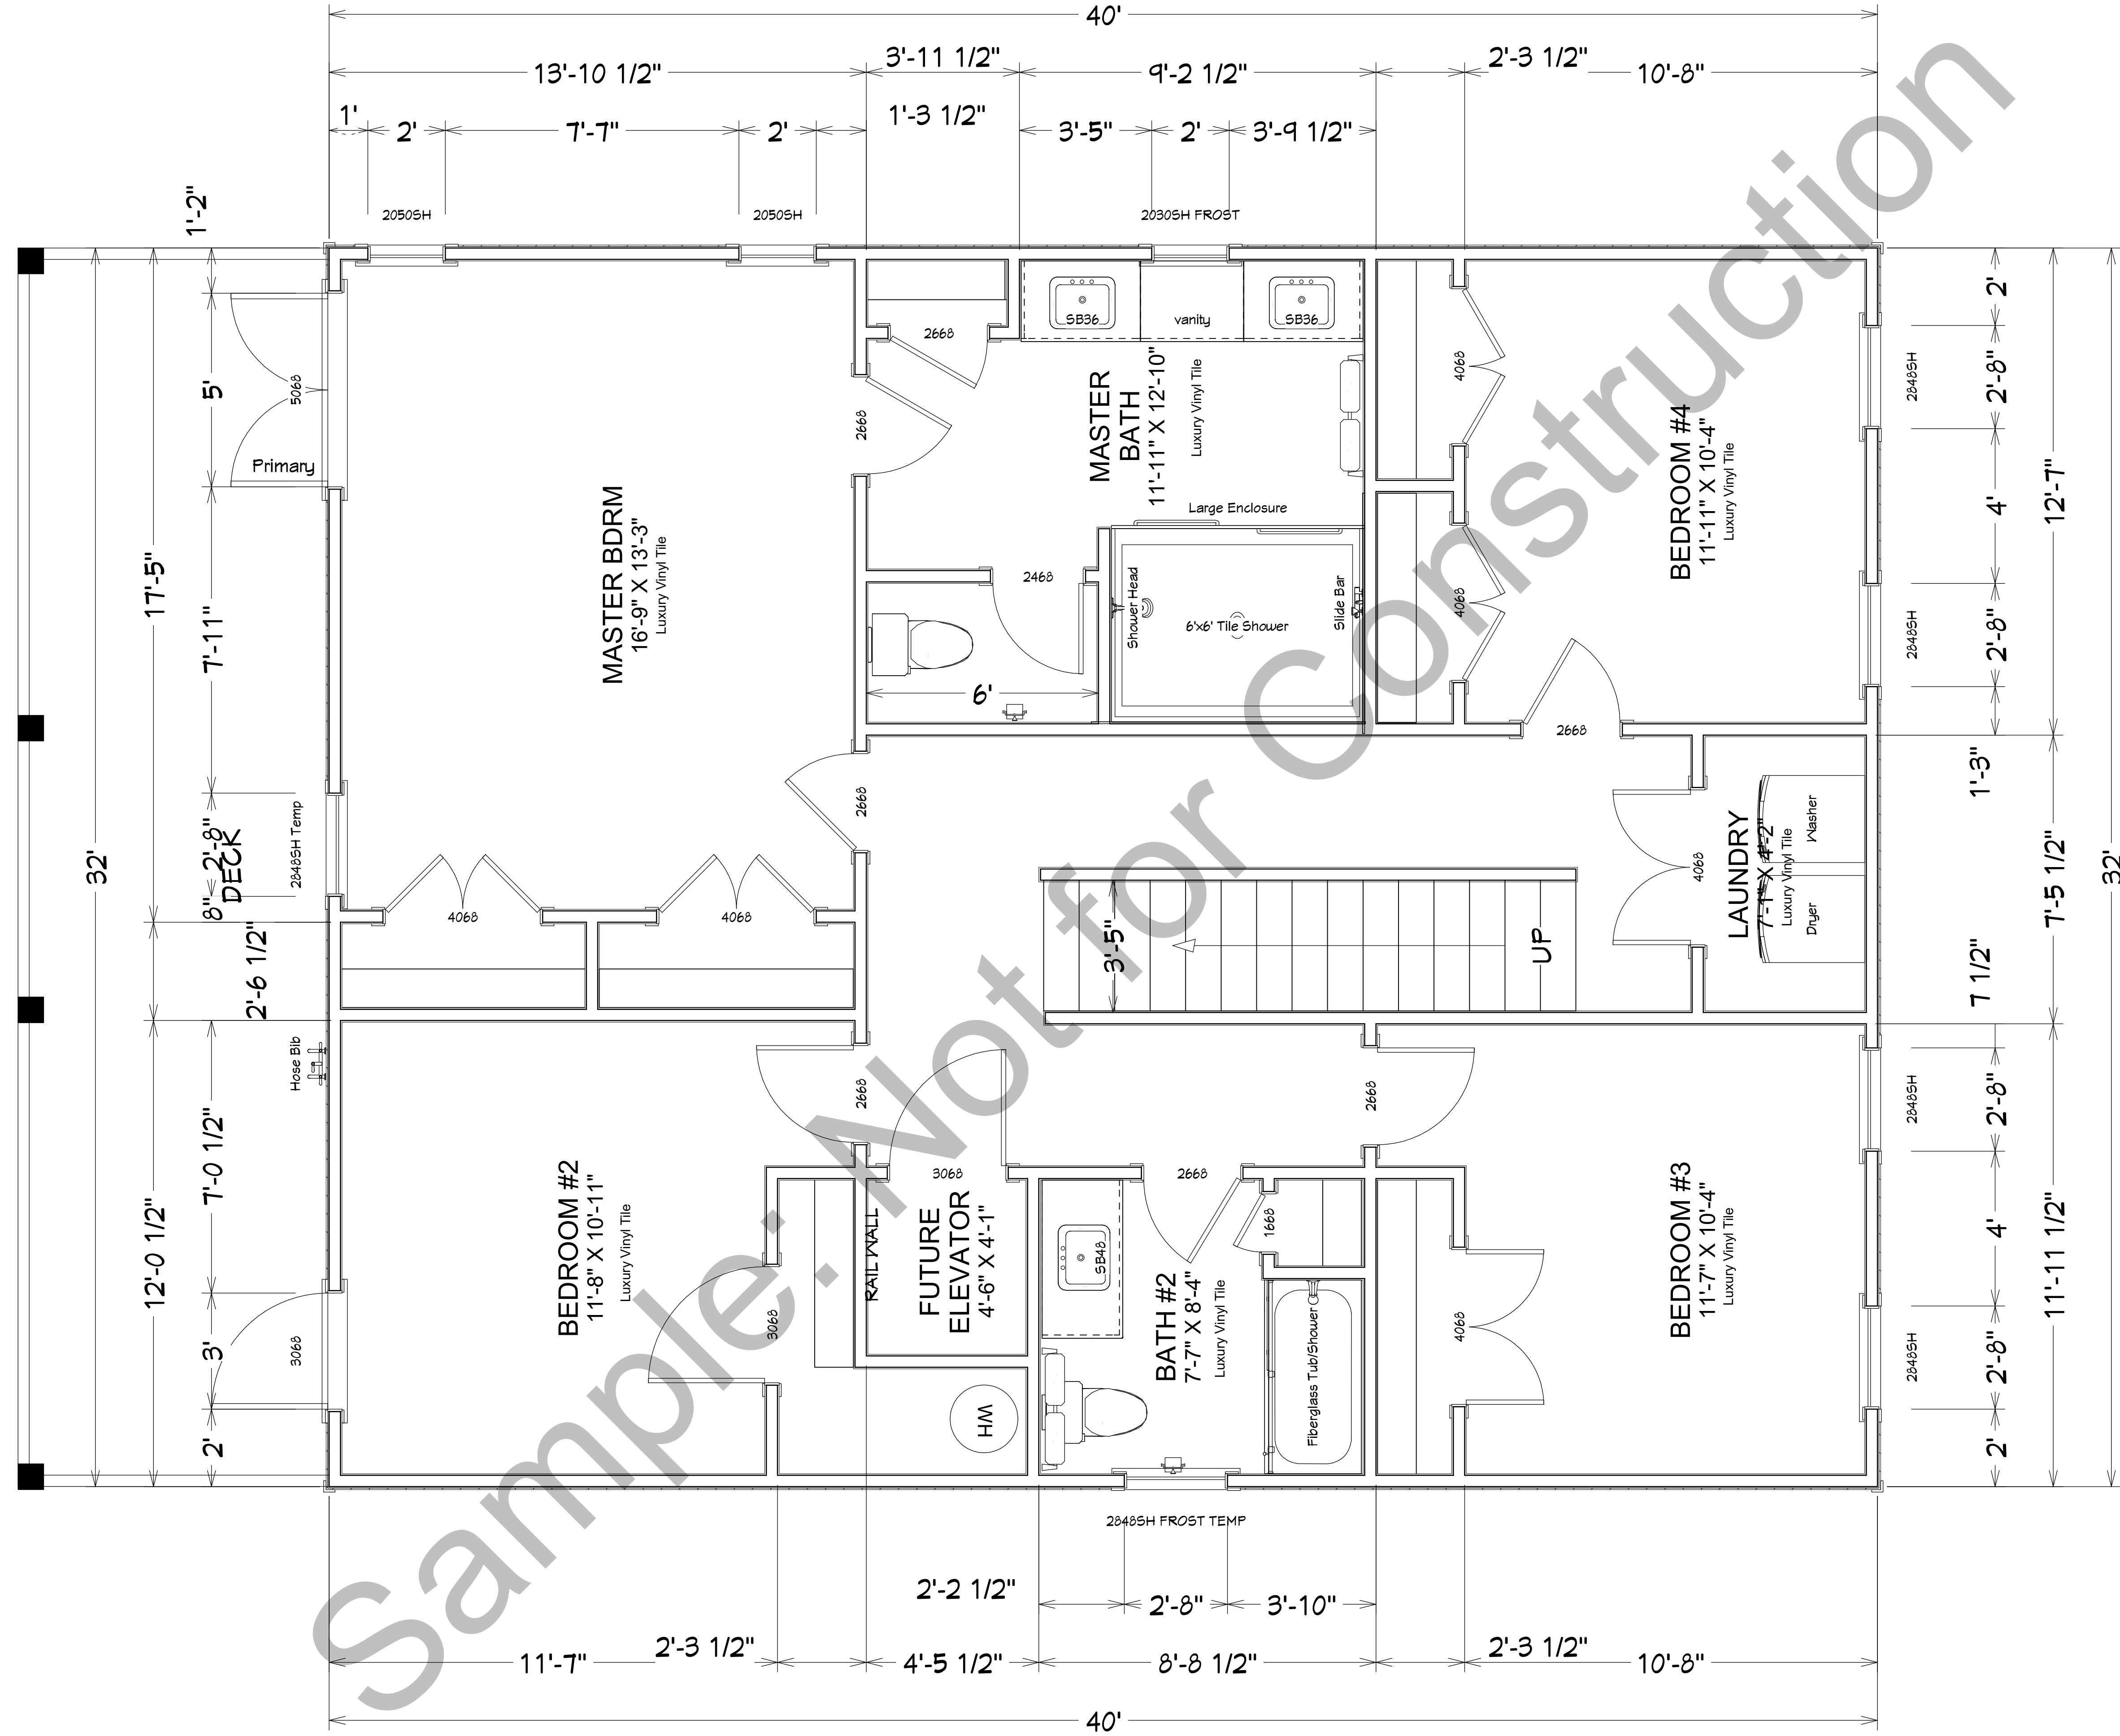

Elevations

106 Seaward Court
Kure Beach, NC 28449

SCALE:
Not to Scale

SHEET:
A-2

KEY
 ■ 8" x 8"
 ■ 6" x 6"

Ground Floor
 Ground Floor Heated Sqft = 212 sqft
 First Floor Heated Sqft = 1,280 sqft
 Second Floor Heated Sqft = 1,262 sqft
Total House Heated Sqft = 2,754 sqft
 90" Ceiling Heights & 4" Exterior Walls

First Floor
 Ground Floor Heated Sqft = 212 sqft
First Floor Heated Sqft = 1,280 sqft
 Second Floor Heated Sqft = 1,262 sqft
Total House Heated Sqft = 2,754 sqft
 8'0" Ceiling Heights & 4" Exterior Walls