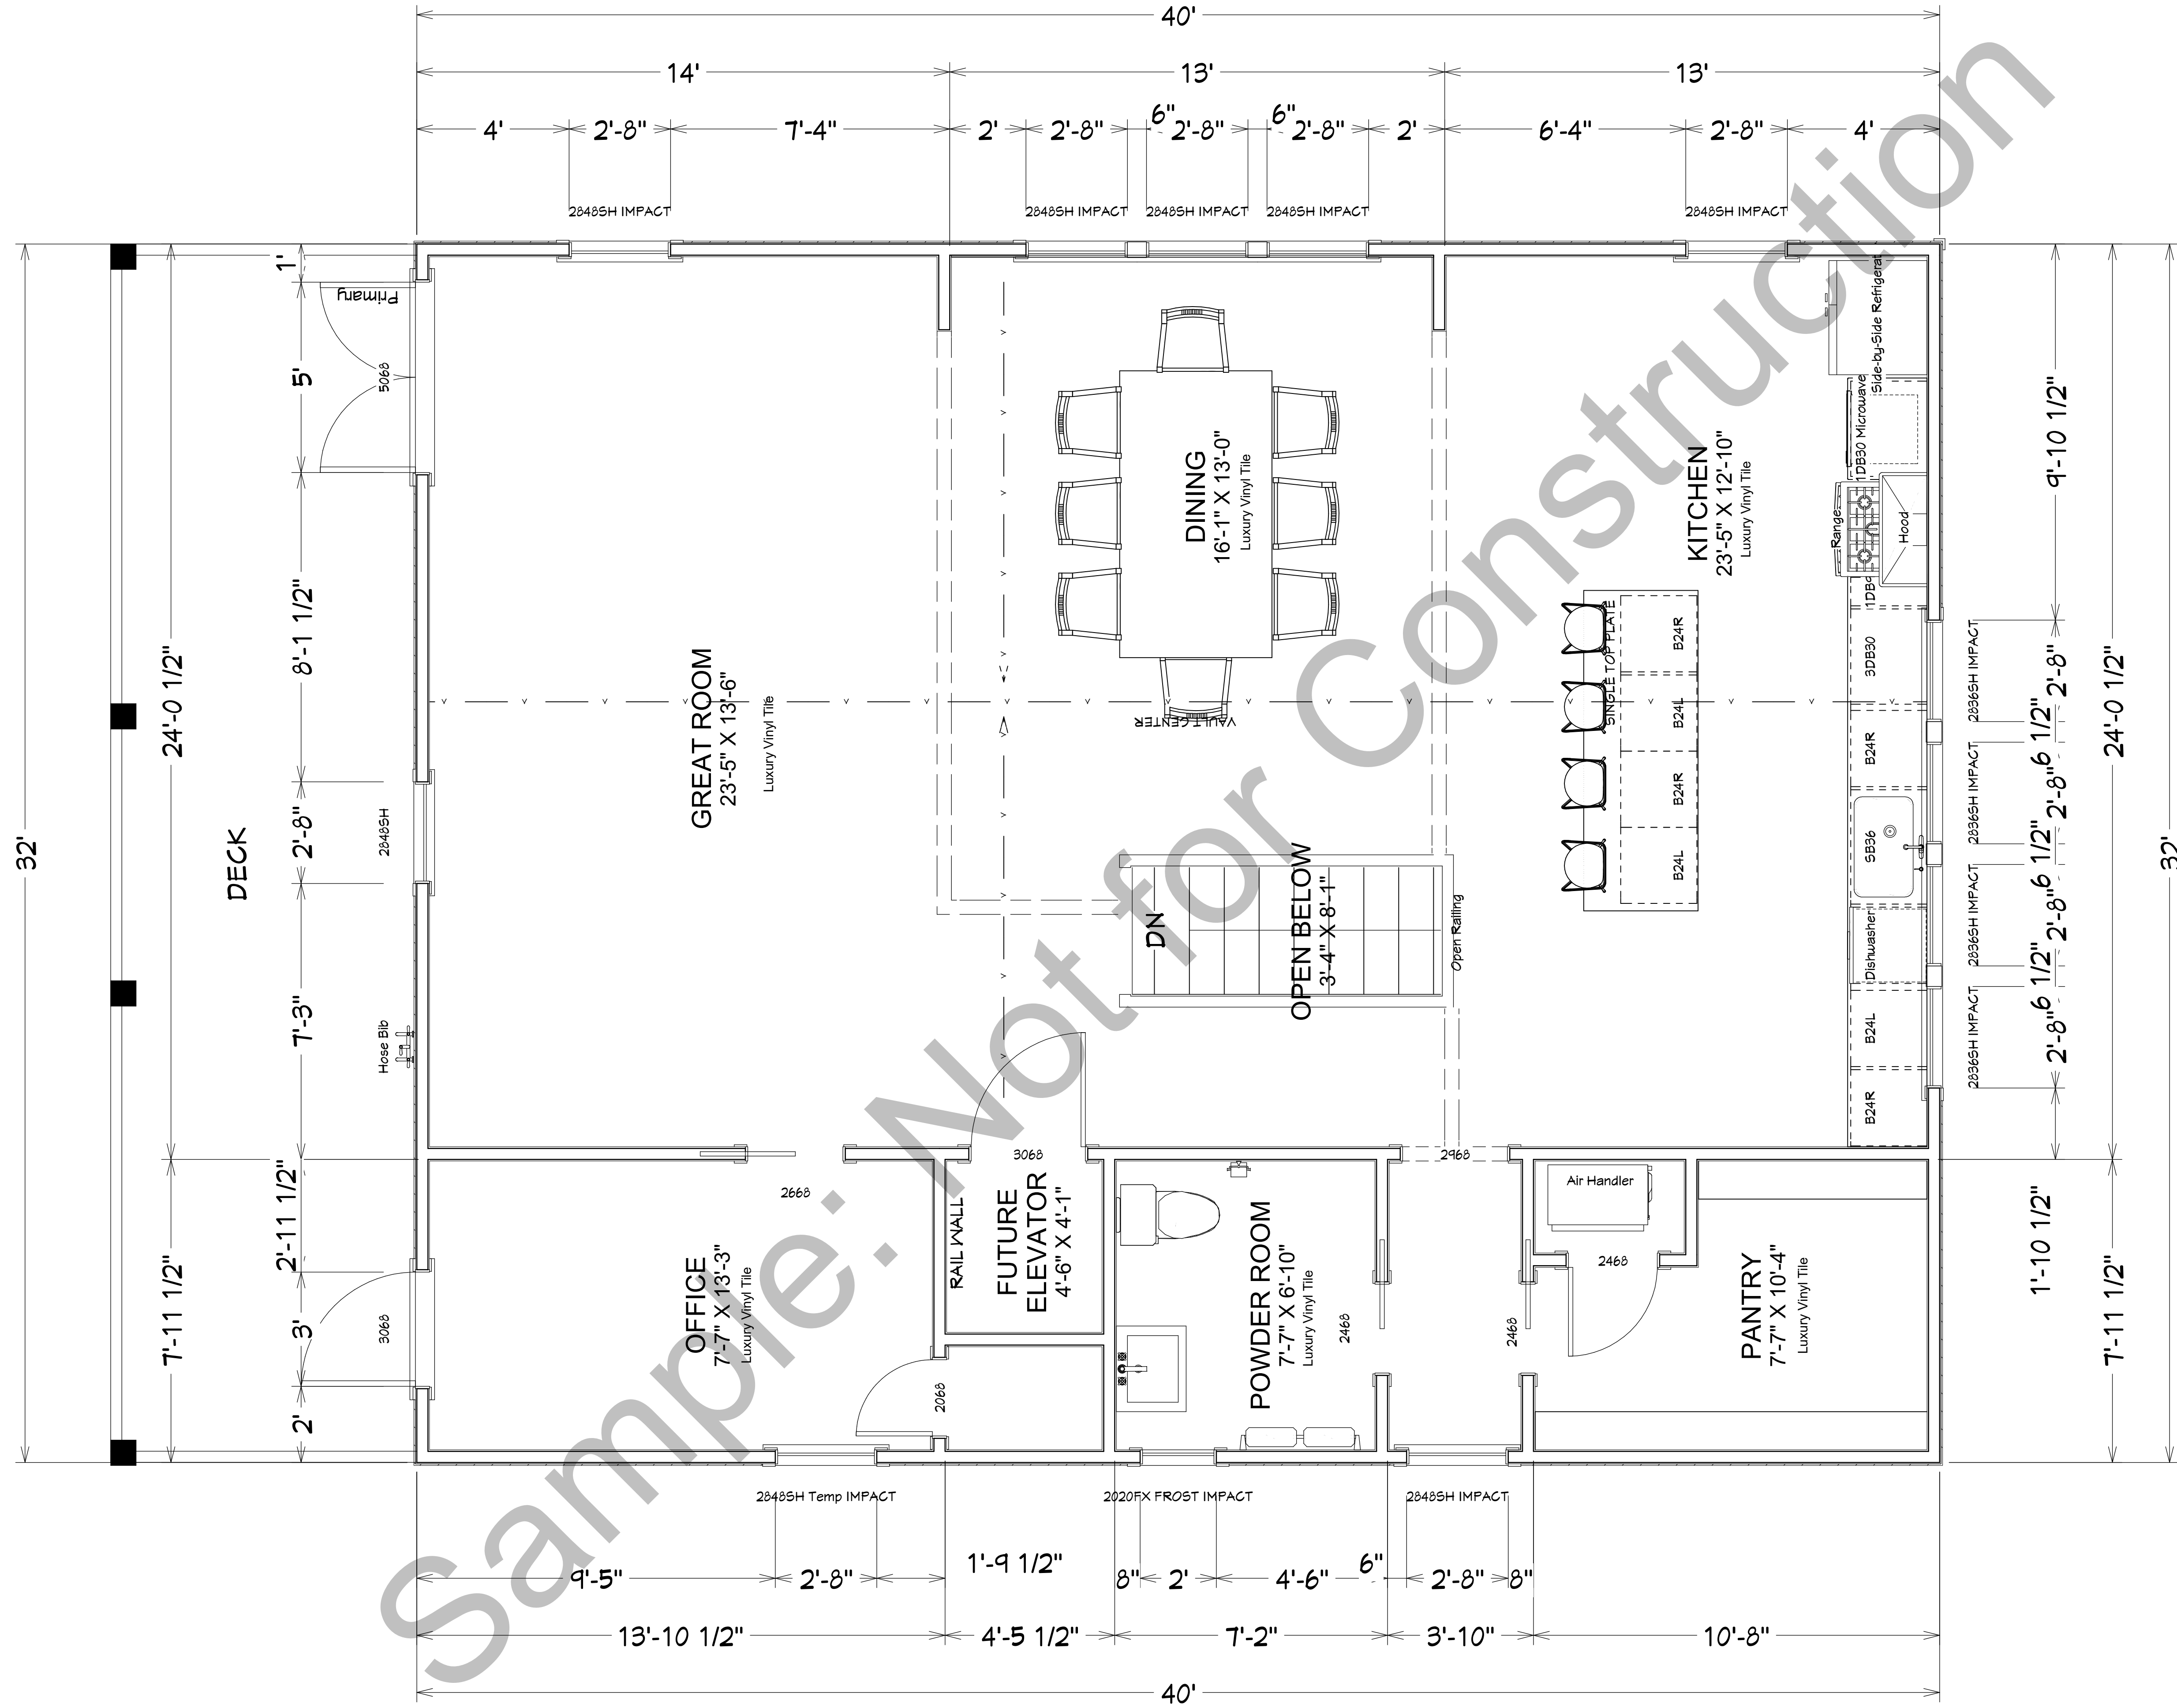

Second Floor
Ground Floor Heated Sqft = 212 sqft
First Floor Heated Sqft = 1,280 sqft
Second Floor Heated Sqft = 1,262 sqft
Total House Heated Sqft = 2,754 sqft
9'0" Ceiling Heights & 4" Exterior Walls

SCALE:
Not to Scale

SHEET:
A-5

Erin LoBalbo
Residential Designer

DRAWINGS PROVIDED BY:
Bass Homes Inc
1003 Bennet Lane, Unit J
Carolina Beach, NC 28428
(910) 387-0874

Second Floor
Plan

106 Seaward Court
Kure Beach, NC 28449