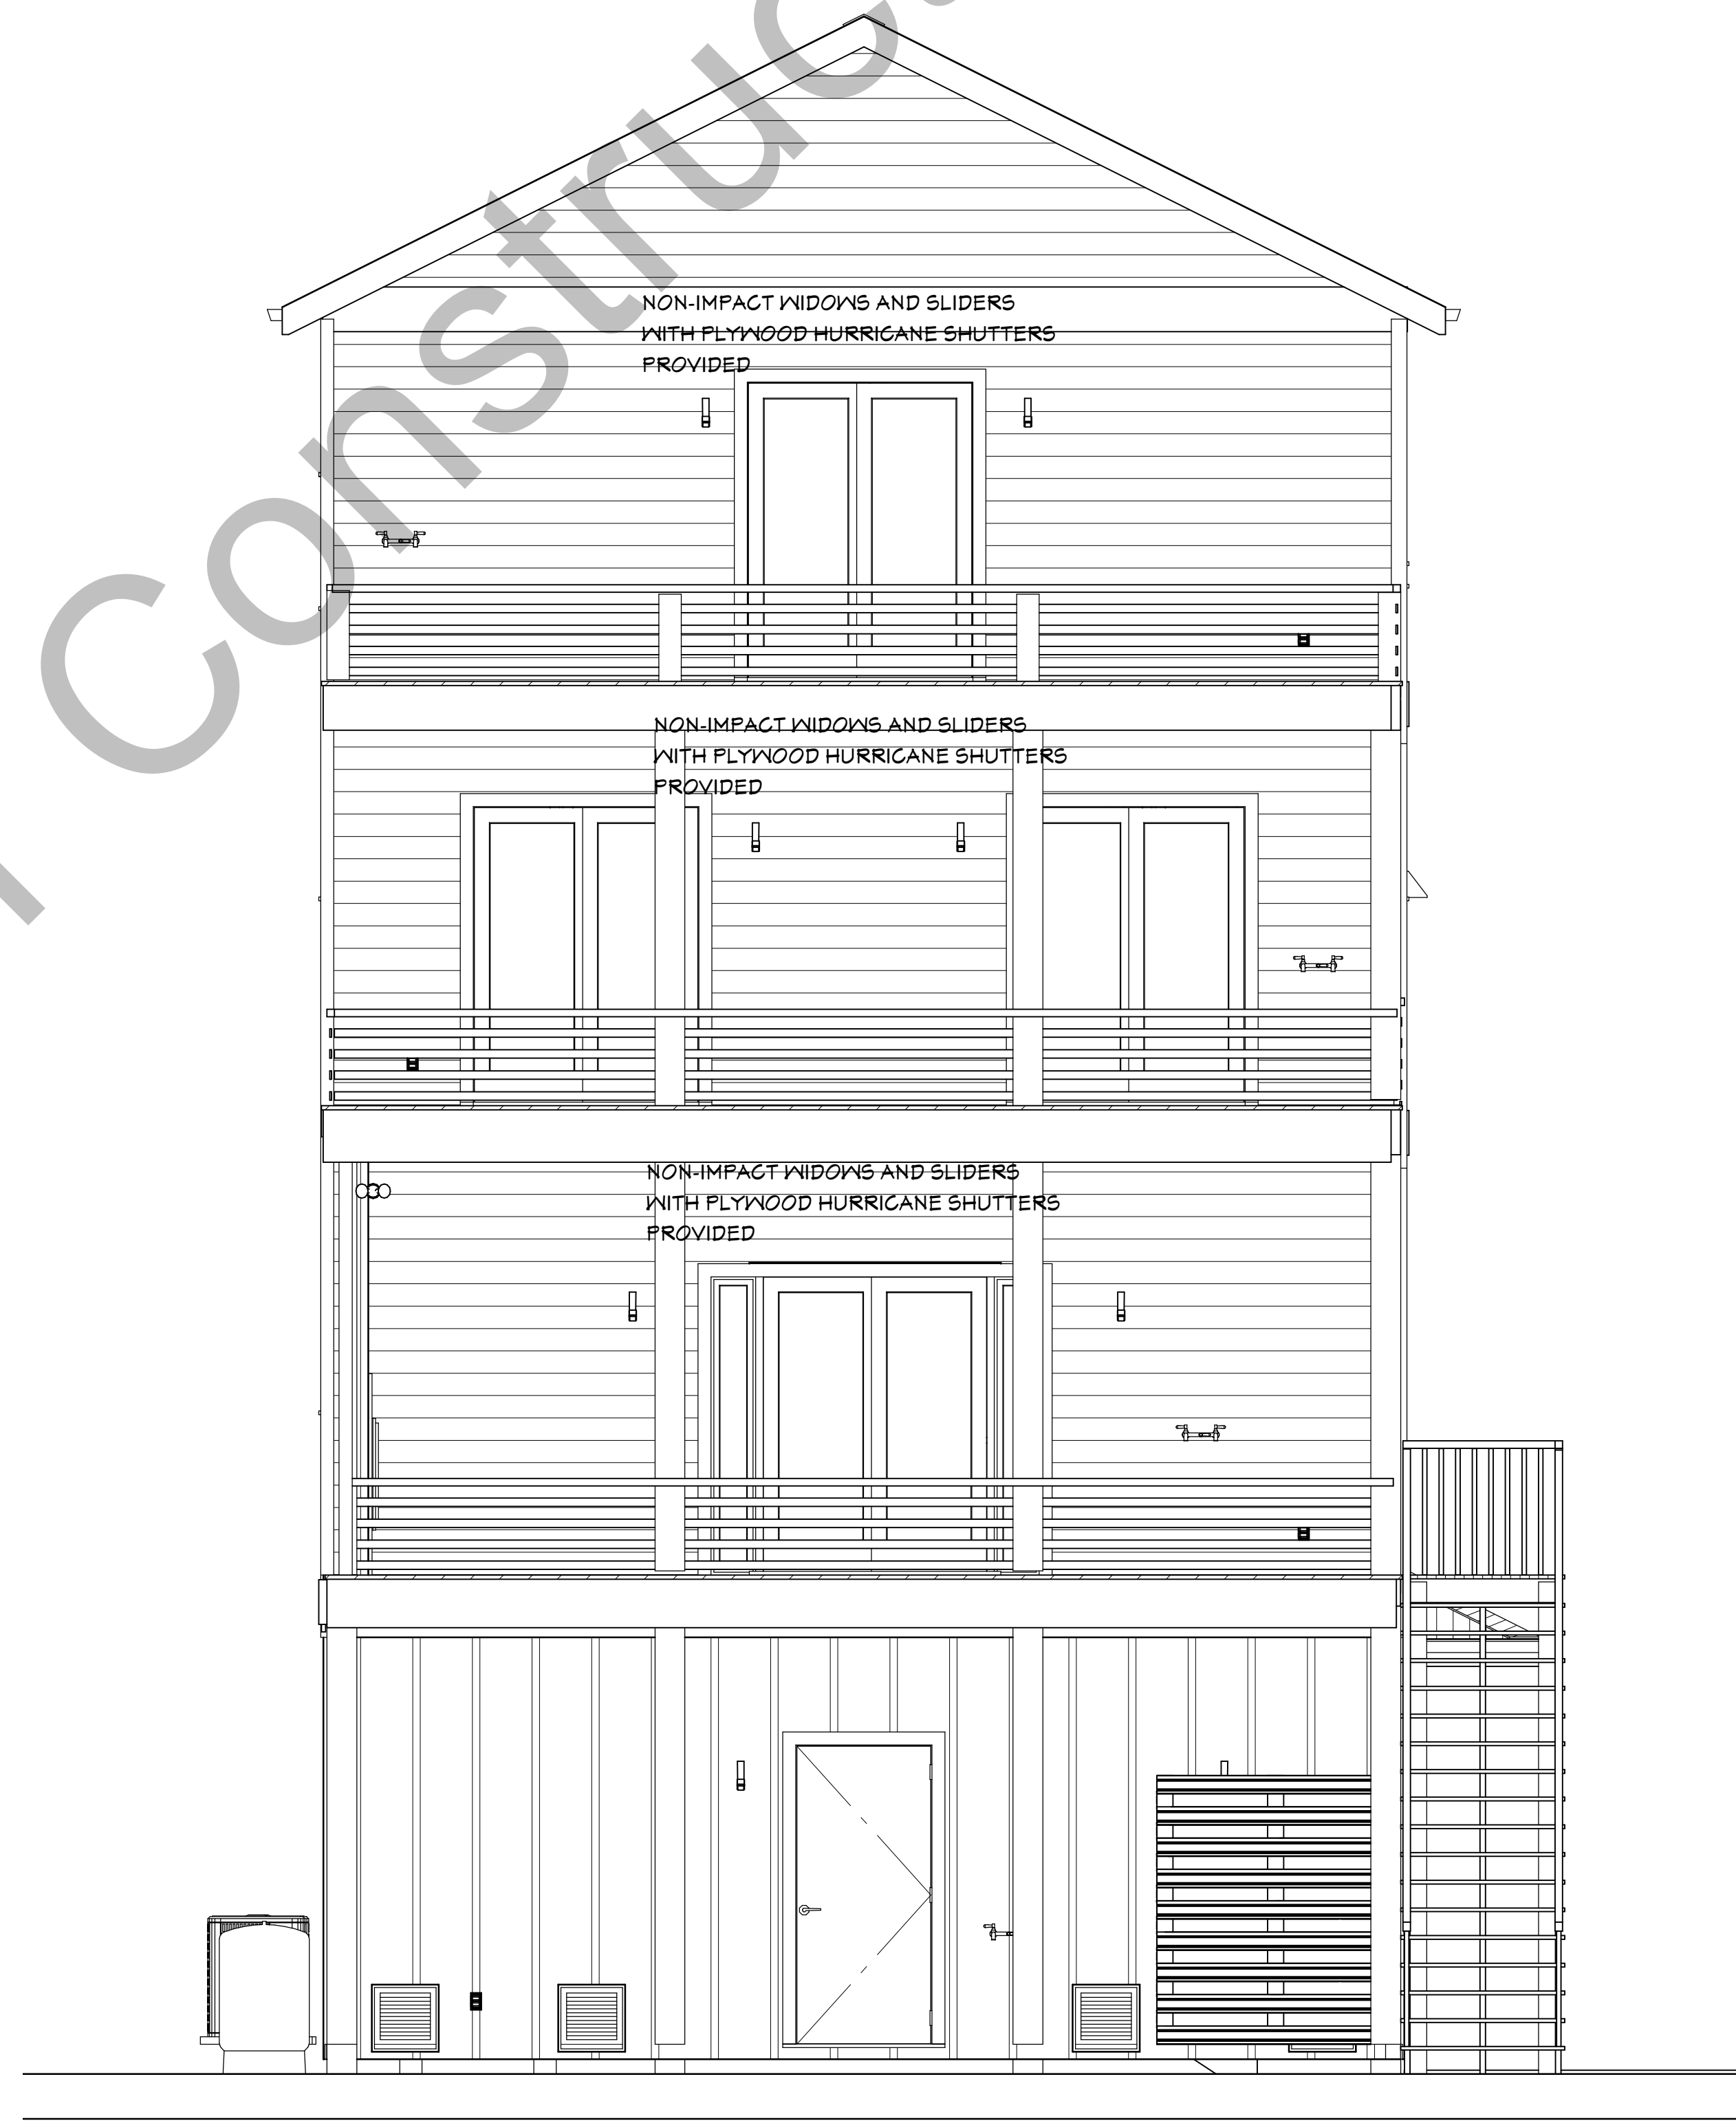

406 TENNESSEE AVE.

Erin LoBalbo
Residential Designer

COVER PAGE

406 Tennessee Ave
Carolina Beach, NC 28428

SCALE:
Not to Scale

SHEET:
A-0

Approx Height 45' 11"

Erin LoBalbo
Residential Designer

LEFT & RIGHT ELEVATION

406 Tennessee Ave
Carolina Beach, NC 28428

SCALE:
Not to Scale

SHEET:
A-2

KEY
 ■ 8" x 8"
 ■ 6" x 6"

Ground Floor
 Garage/Unheated Sqft = 797 sqft
Ground Floor Heated Sqft = 0 sqft
 First Floor Heated Sqft = 797 sqft
Total House Heated Sqft = 2,391 sqft
 9' Ceiling Heights & 4" Exterior Walls

NOTE: Ground Floor Exterior Walls To Be Break Away
 (See Engineering)

SCALE:
 Not to Scale

SHEET:
A-3

406 Tennessee Ave
 Carolina Beach, NC 28428

GROUND FLOOR

Erin LoBalbo
 Residential Designer

First Floor
 Garage/Unheated Sqft = 797 sqft
 Ground Floor Heated Sqft = 0 sqft
First Floor Heated Sqft = 797 sqft
Total House Heated Sqft = 2,391 sqft
 9'0" Ceiling Heights & 4" Exterior Walls