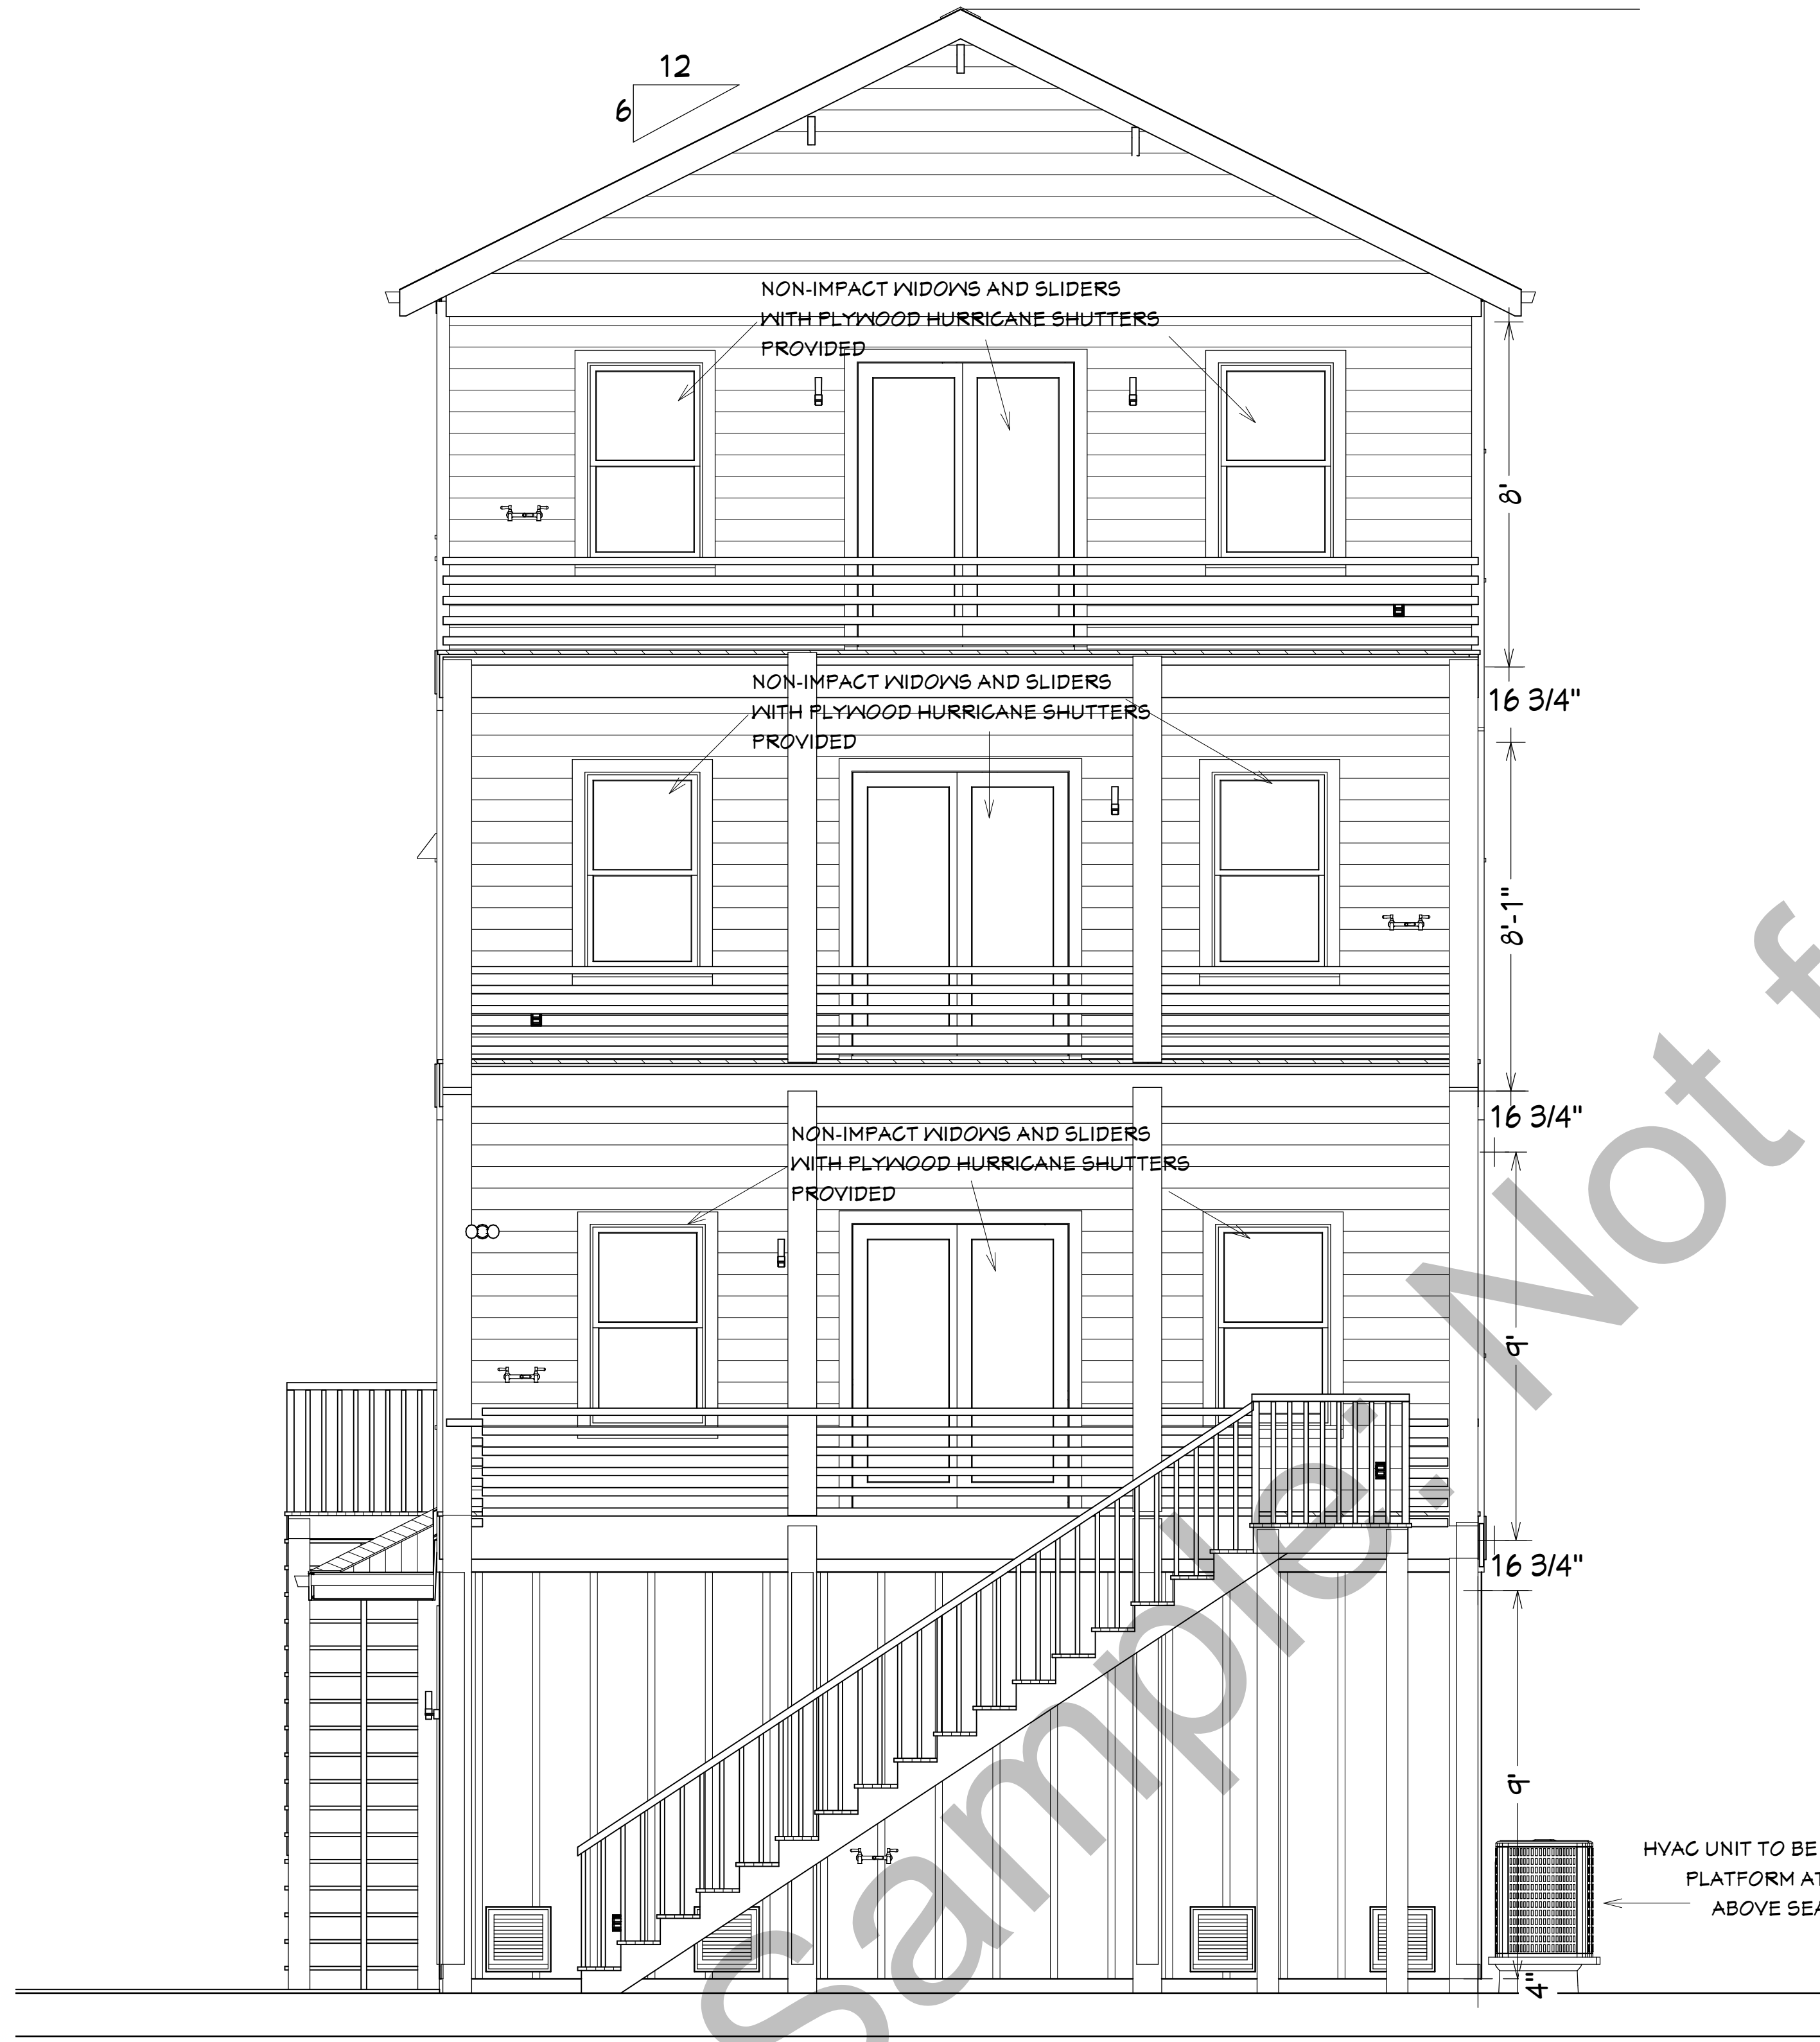

406 TENNESSEE AVE.

Erin LoBalbo
Residential Designer

COVER PAGE

406 Tennessee Ave
Carolina Beach, NC 28428

SCALE:
Not to Scale

SHEET:
A-0

Approx Height 45' 11"

Erin LoBalbo
Residential Designer

LEFT & RIGHT ELEVATION

406 Tennessee Ave
Carolina Beach, NC 28428

SCALE:
Not to Scale

SHEET:
A-2

KEY
 ■ 8" x 8"
 ■ 6" x 6"

Ground Floor
 Garage/Unheated Sqft = 797 sqft
Ground Floor Heated Sqft = 0 sqft
 First Floor Heated Sqft = 797 sqft
Total House Heated Sqft = 2,391 sqft
 9' Ceiling Heights & 4" Exterior Walls

NOTE: Ground Floor Exterior Walls To Be Break Away
 (See Engineering)

SCALE:
 Not to Scale

SHEET:
A-3

406 Tennessee Ave
 Carolina Beach, NC 28428

GROUND FLOOR

Erin LoBalbo
 Residential Designer

First Floor
 Garage/Unheated Sqft = 797 sqft
 Ground Floor Heated Sqft = 0 sqft
First Floor Heated Sqft = 797 sqft
Total House Heated Sqft = 2,391 sqft
 9'0" Ceiling Heights & 4" Exterior Walls