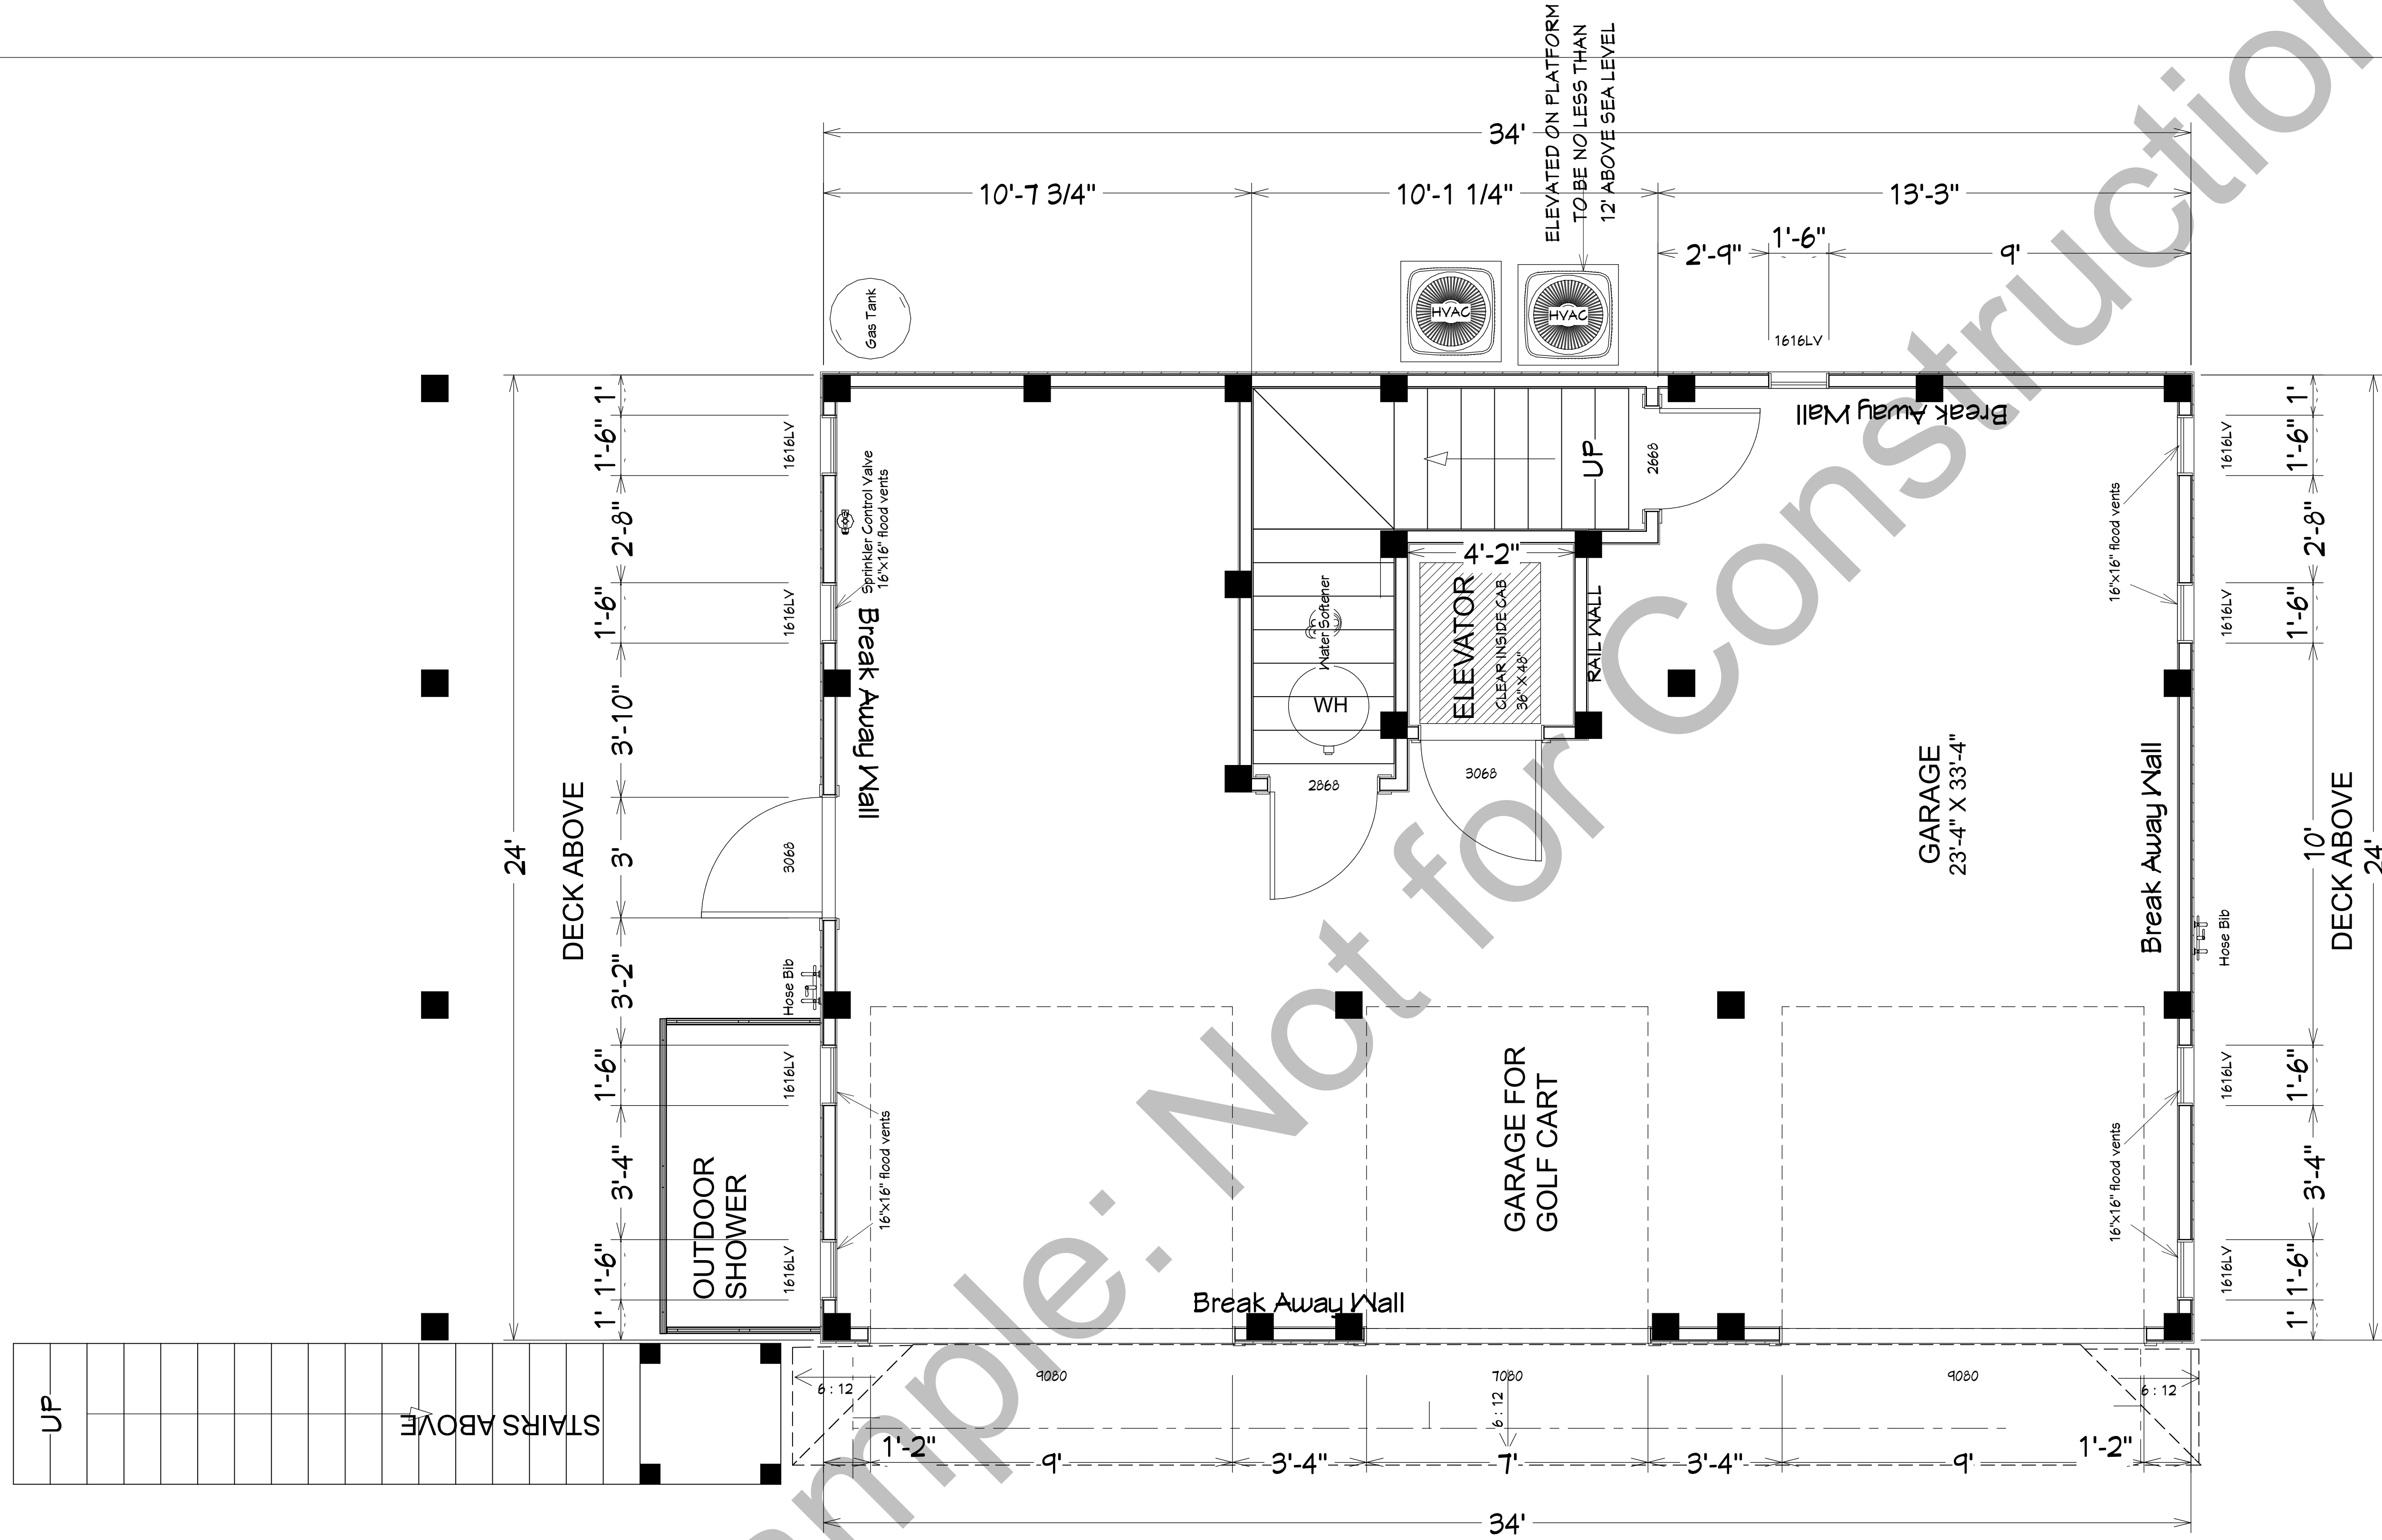

406 TENNESSEE AVE.

Erin LoBalbo
Residential Designer

COVER PAGE

406 Tennessee Ave
Carolina Beach, NC 28428

SCALE:
Not to Scale

SHEET:
A-0

Approx Height 45' 11"

Erin LoBalbo
Residential Designer

LEFT & RIGHT ELEVATION

406 Tennessee Ave
Carolina Beach, NC 28428

SCALE:
Not to Scale

SHEET:
A-2

KEY
 ■ 8" x 8"
 ■ 6" x 6"

Ground Floor
 Garage/Unheated Sqft = 797 sqft
Ground Floor Heated Sqft = 0 sqft
 First Floor Heated Sqft = 797 sqft
Total House Heated Sqft = 2,391 sqft
 9' Ceiling Heights & 4" Exterior Walls

NOTE: Ground Floor Exterior Walls To Be Break Away
 (See Engineering)

SCALE:
 Not to Scale

SHEET:
A-3

406 Tennessee Ave
 Carolina Beach, NC 28428

GROUND FLOOR

Erin LoBalbo
 Residential Designer

First Floor
 Garage/Unheated Sqft = 797 sqft
 Ground Floor Heated Sqft = 0 sqft
First Floor Heated Sqft = 797 sqft
Total House Heated Sqft = 2,391 sqft
 9'0" Ceiling Heights & 4" Exterior Walls

SCALE:
 Not to Scale
 SHEET:
A-4

406 Tennessee Ave
 Carolina Beach, NC 28428

FIRST FLOOR

Erin LoBalbo
 Residential Designer

Second Floor
 Garage/Unheated Sqft = 797 sqft
 Ground Floor Heated Sqft = 0 sqft
 First Floor Heated Sqft = 797 sqft
Second Floor Heated Sqft = 797 sqft
Total House Heated Sqft = 2,391 sqft
 8'0" Ceiling Heights & 4" Exterior Walls