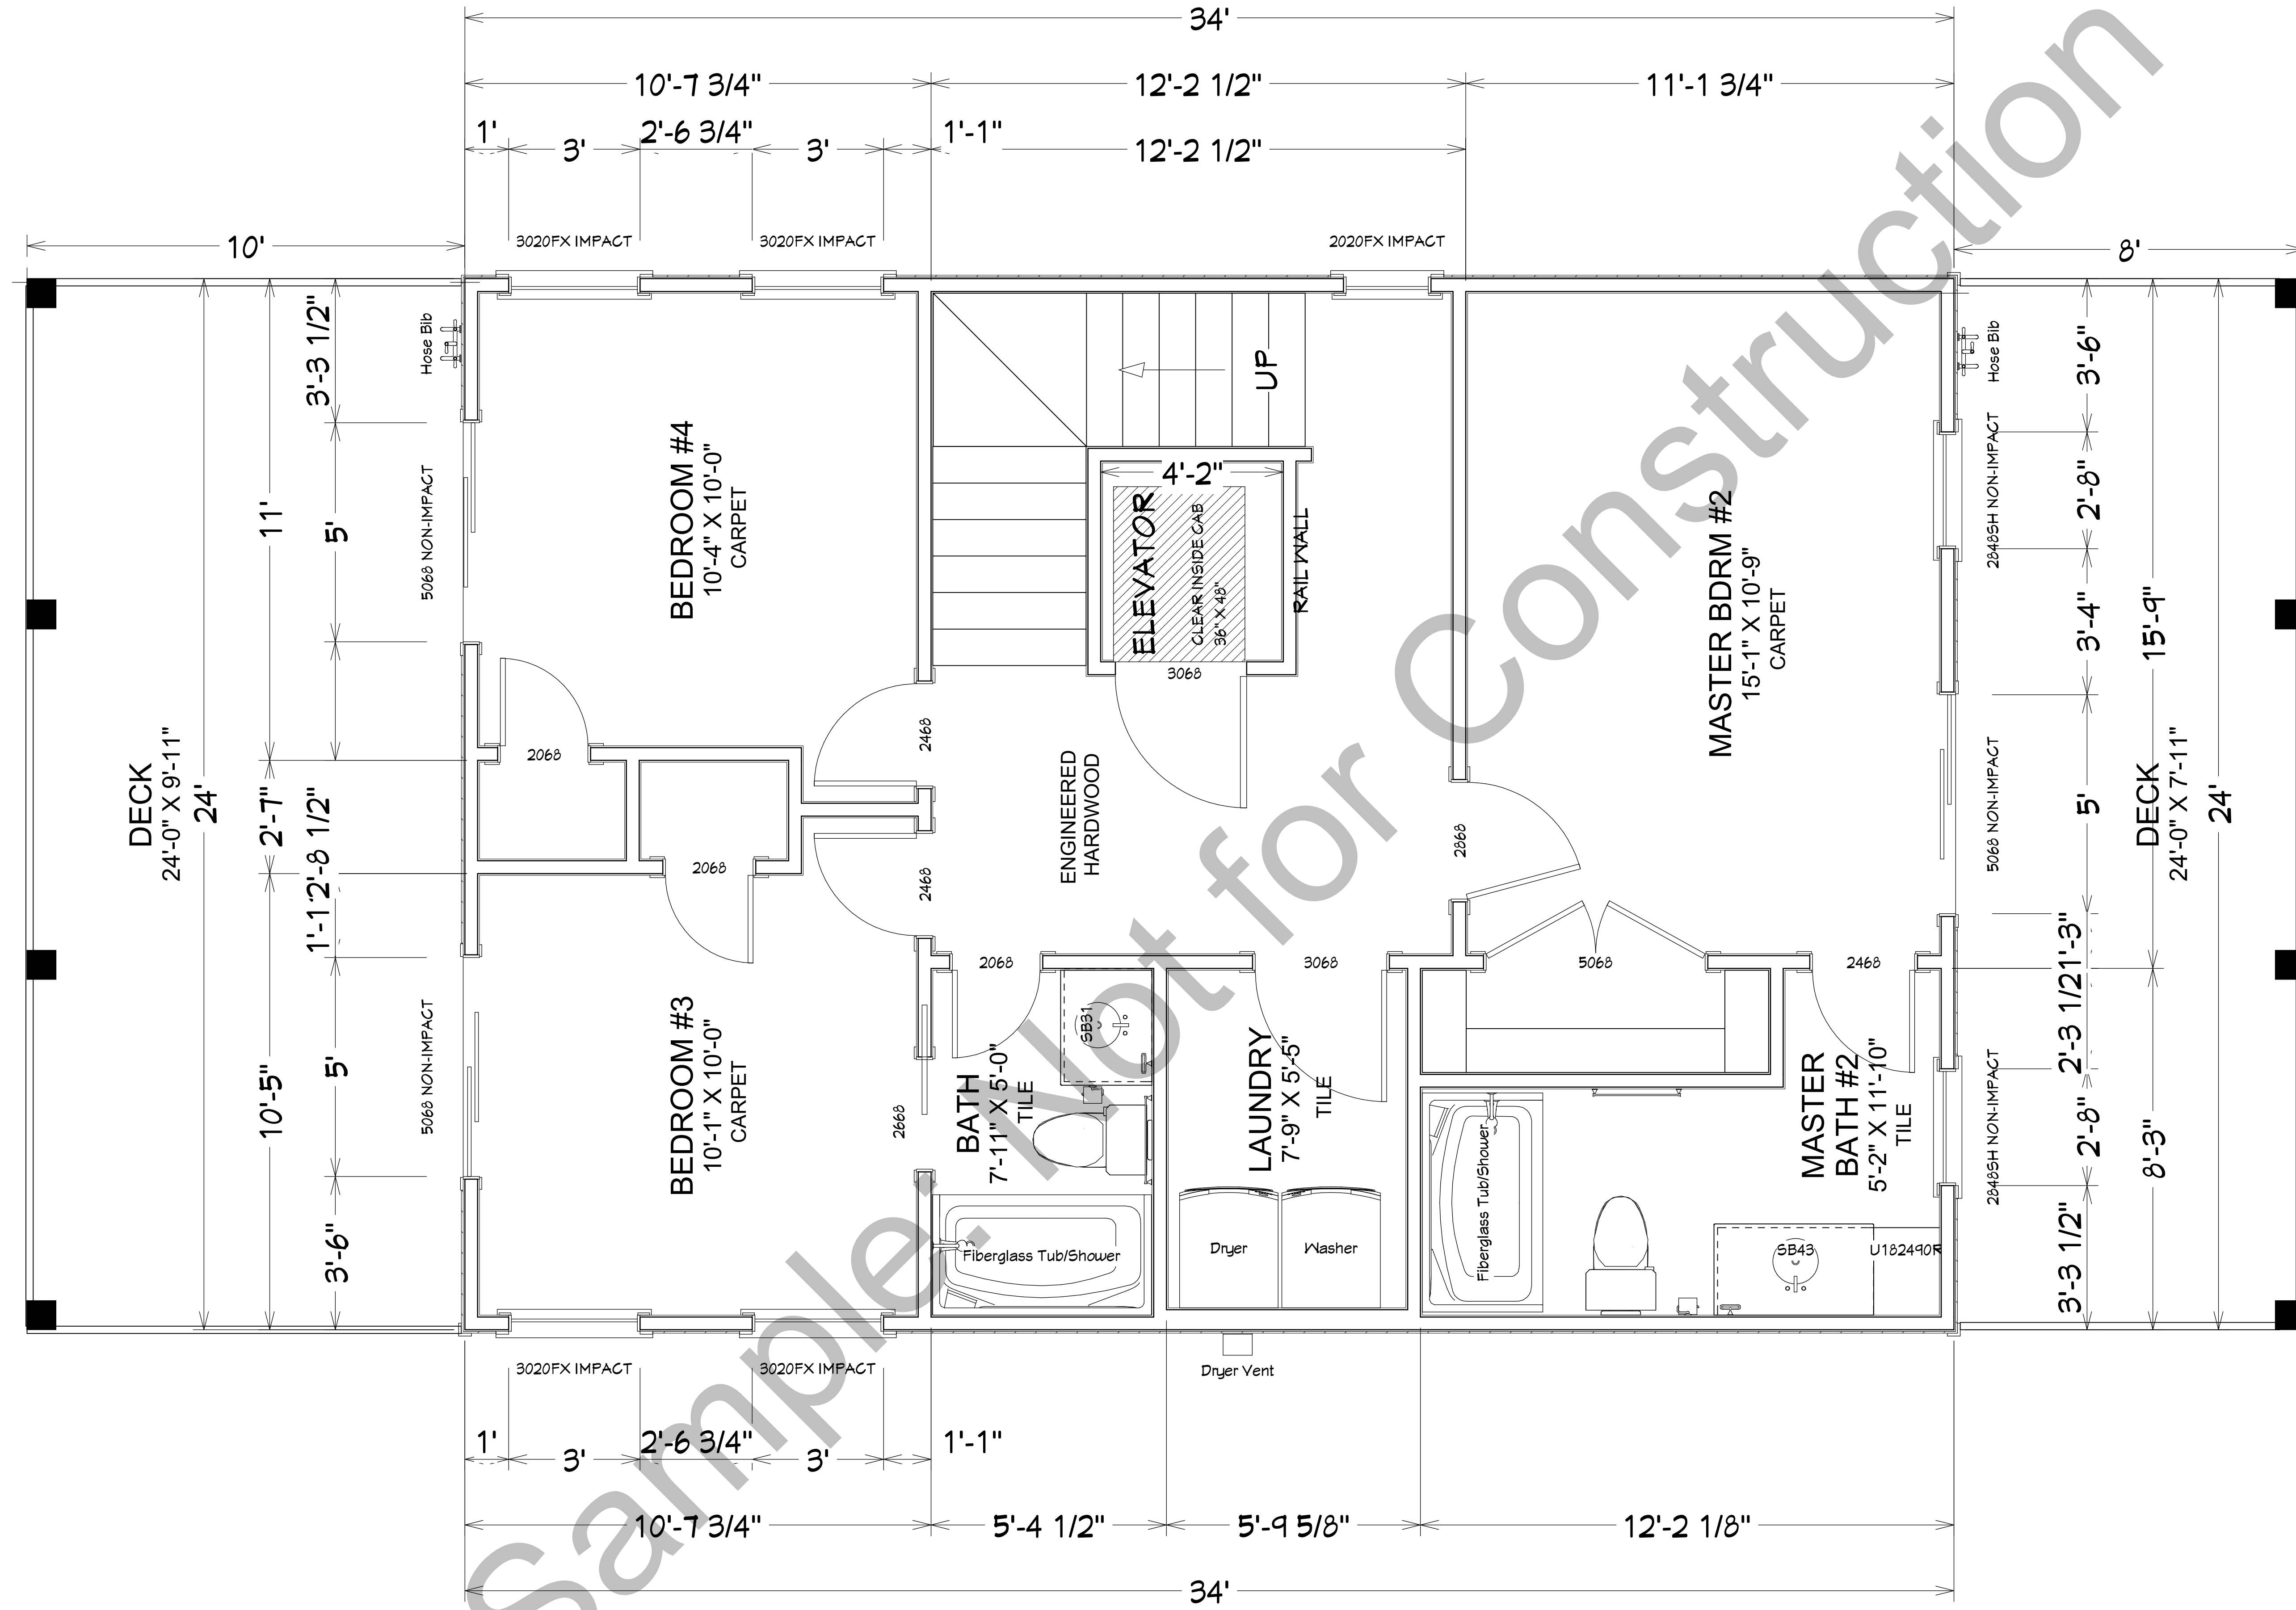

406 TENNESSEE AVE.

Erin LoBalbo
Residential Designer

COVER PAGE

406 Tennessee Ave
Carolina Beach, NC 28428

SCALE:
Not to Scale

SHEET:
A-0

Approx Height 45' 11"

Erin LoBalbo
Residential Designer

LEFT & RIGHT ELEVATION

406 Tennessee Ave
Carolina Beach, NC 28428

SCALE:
Not to Scale

SHEET:
A-2

KEY
 ■ 8" x 8"
 ■ 6" x 6"

Ground Floor
 Garage/Unheated Sqft = 797 sqft
Ground Floor Heated Sqft = 0 sqft
 First Floor Heated Sqft = 797 sqft
Total House Heated Sqft = 2,391 sqft
 9' Ceiling Heights & 4" Exterior Walls

NOTE: Ground Floor Exterior Walls To Be Break Away
 (See Engineering)

SCALE:
 Not to Scale

SHEET:
A-3

406 Tennessee Ave
 Carolina Beach, NC 28428

GROUND FLOOR

Erin LoBalbo
 Residential Designer

First Floor
 Garage/Unheated Sqft = 797 sqft
 Ground Floor Heated Sqft = 0 sqft
First Floor Heated Sqft = 797 sqft
Total House Heated Sqft = 2,391 sqft
 9'0" Ceiling Heights & 4" Exterior Walls

SCALE:
 Not to Scale
 SHEET:
A-4

406 Tennessee Ave
 Carolina Beach, NC 28428

FIRST FLOOR

Erin LoBalbo
 Residential Designer

Second Floor
 Garage/Unheated Sqft = 797 sqft
 Ground Floor Heated Sqft = 0 sqft
 First Floor Heated Sqft = 797 sqft
Second Floor Heated Sqft = 797 sqft
Total House Heated Sqft = 2,391 sqft
 8'0" Ceiling Heights & 4" Exterior Walls