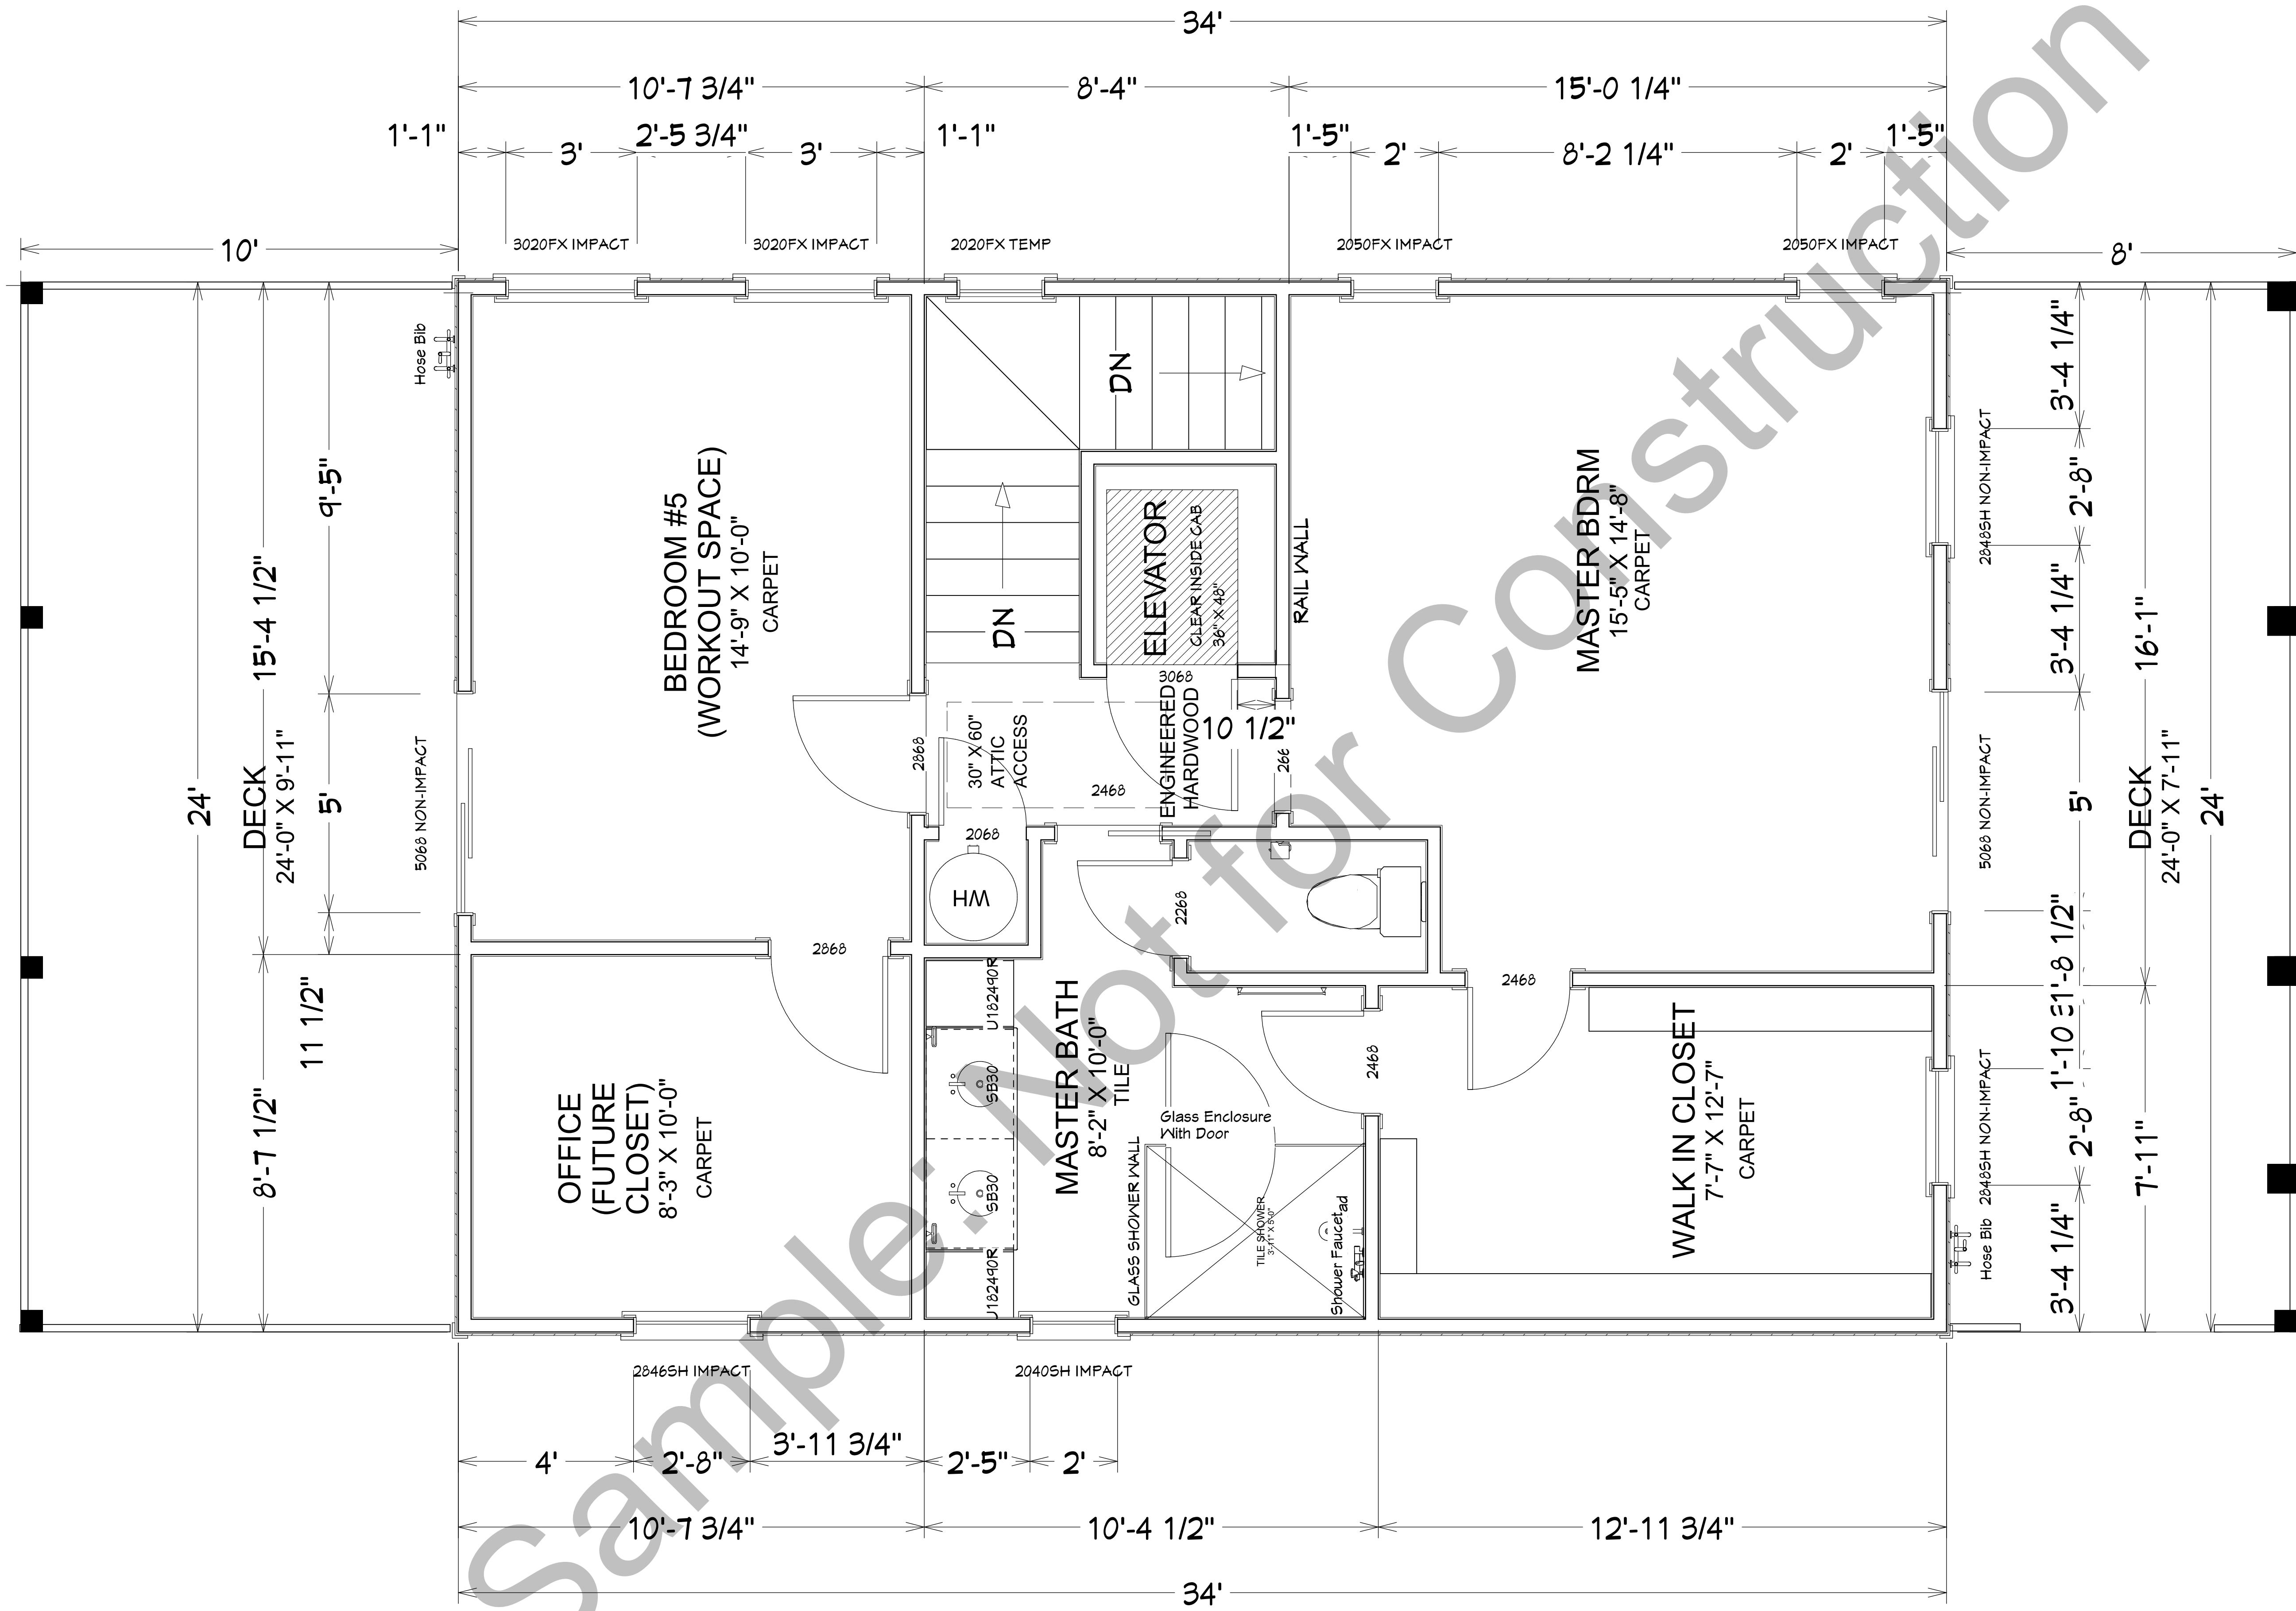

Third Floor

Garage/Unheated Sqft = 797 sqft
Ground Floor Heated Sqft = 0 sqft
First Floor Heated Sqft = 797 sqft
Second Floor Heated Sqft = 797 sqft
Third Floor Heated Sqft = 797 sqft
Total House Heated Sqft = 2,391 sqft
8'0" Ceiling Heights & 4" Exterior Walls

SCALE:
Not to Scale

SHEET:
A-6

BB
Best Built Custom
Homes & Renovations

406 Tennessee Ave
Carolina Beach, NC 28428

THIRD FLOOR

Erin LoBalbo
Residential Designer