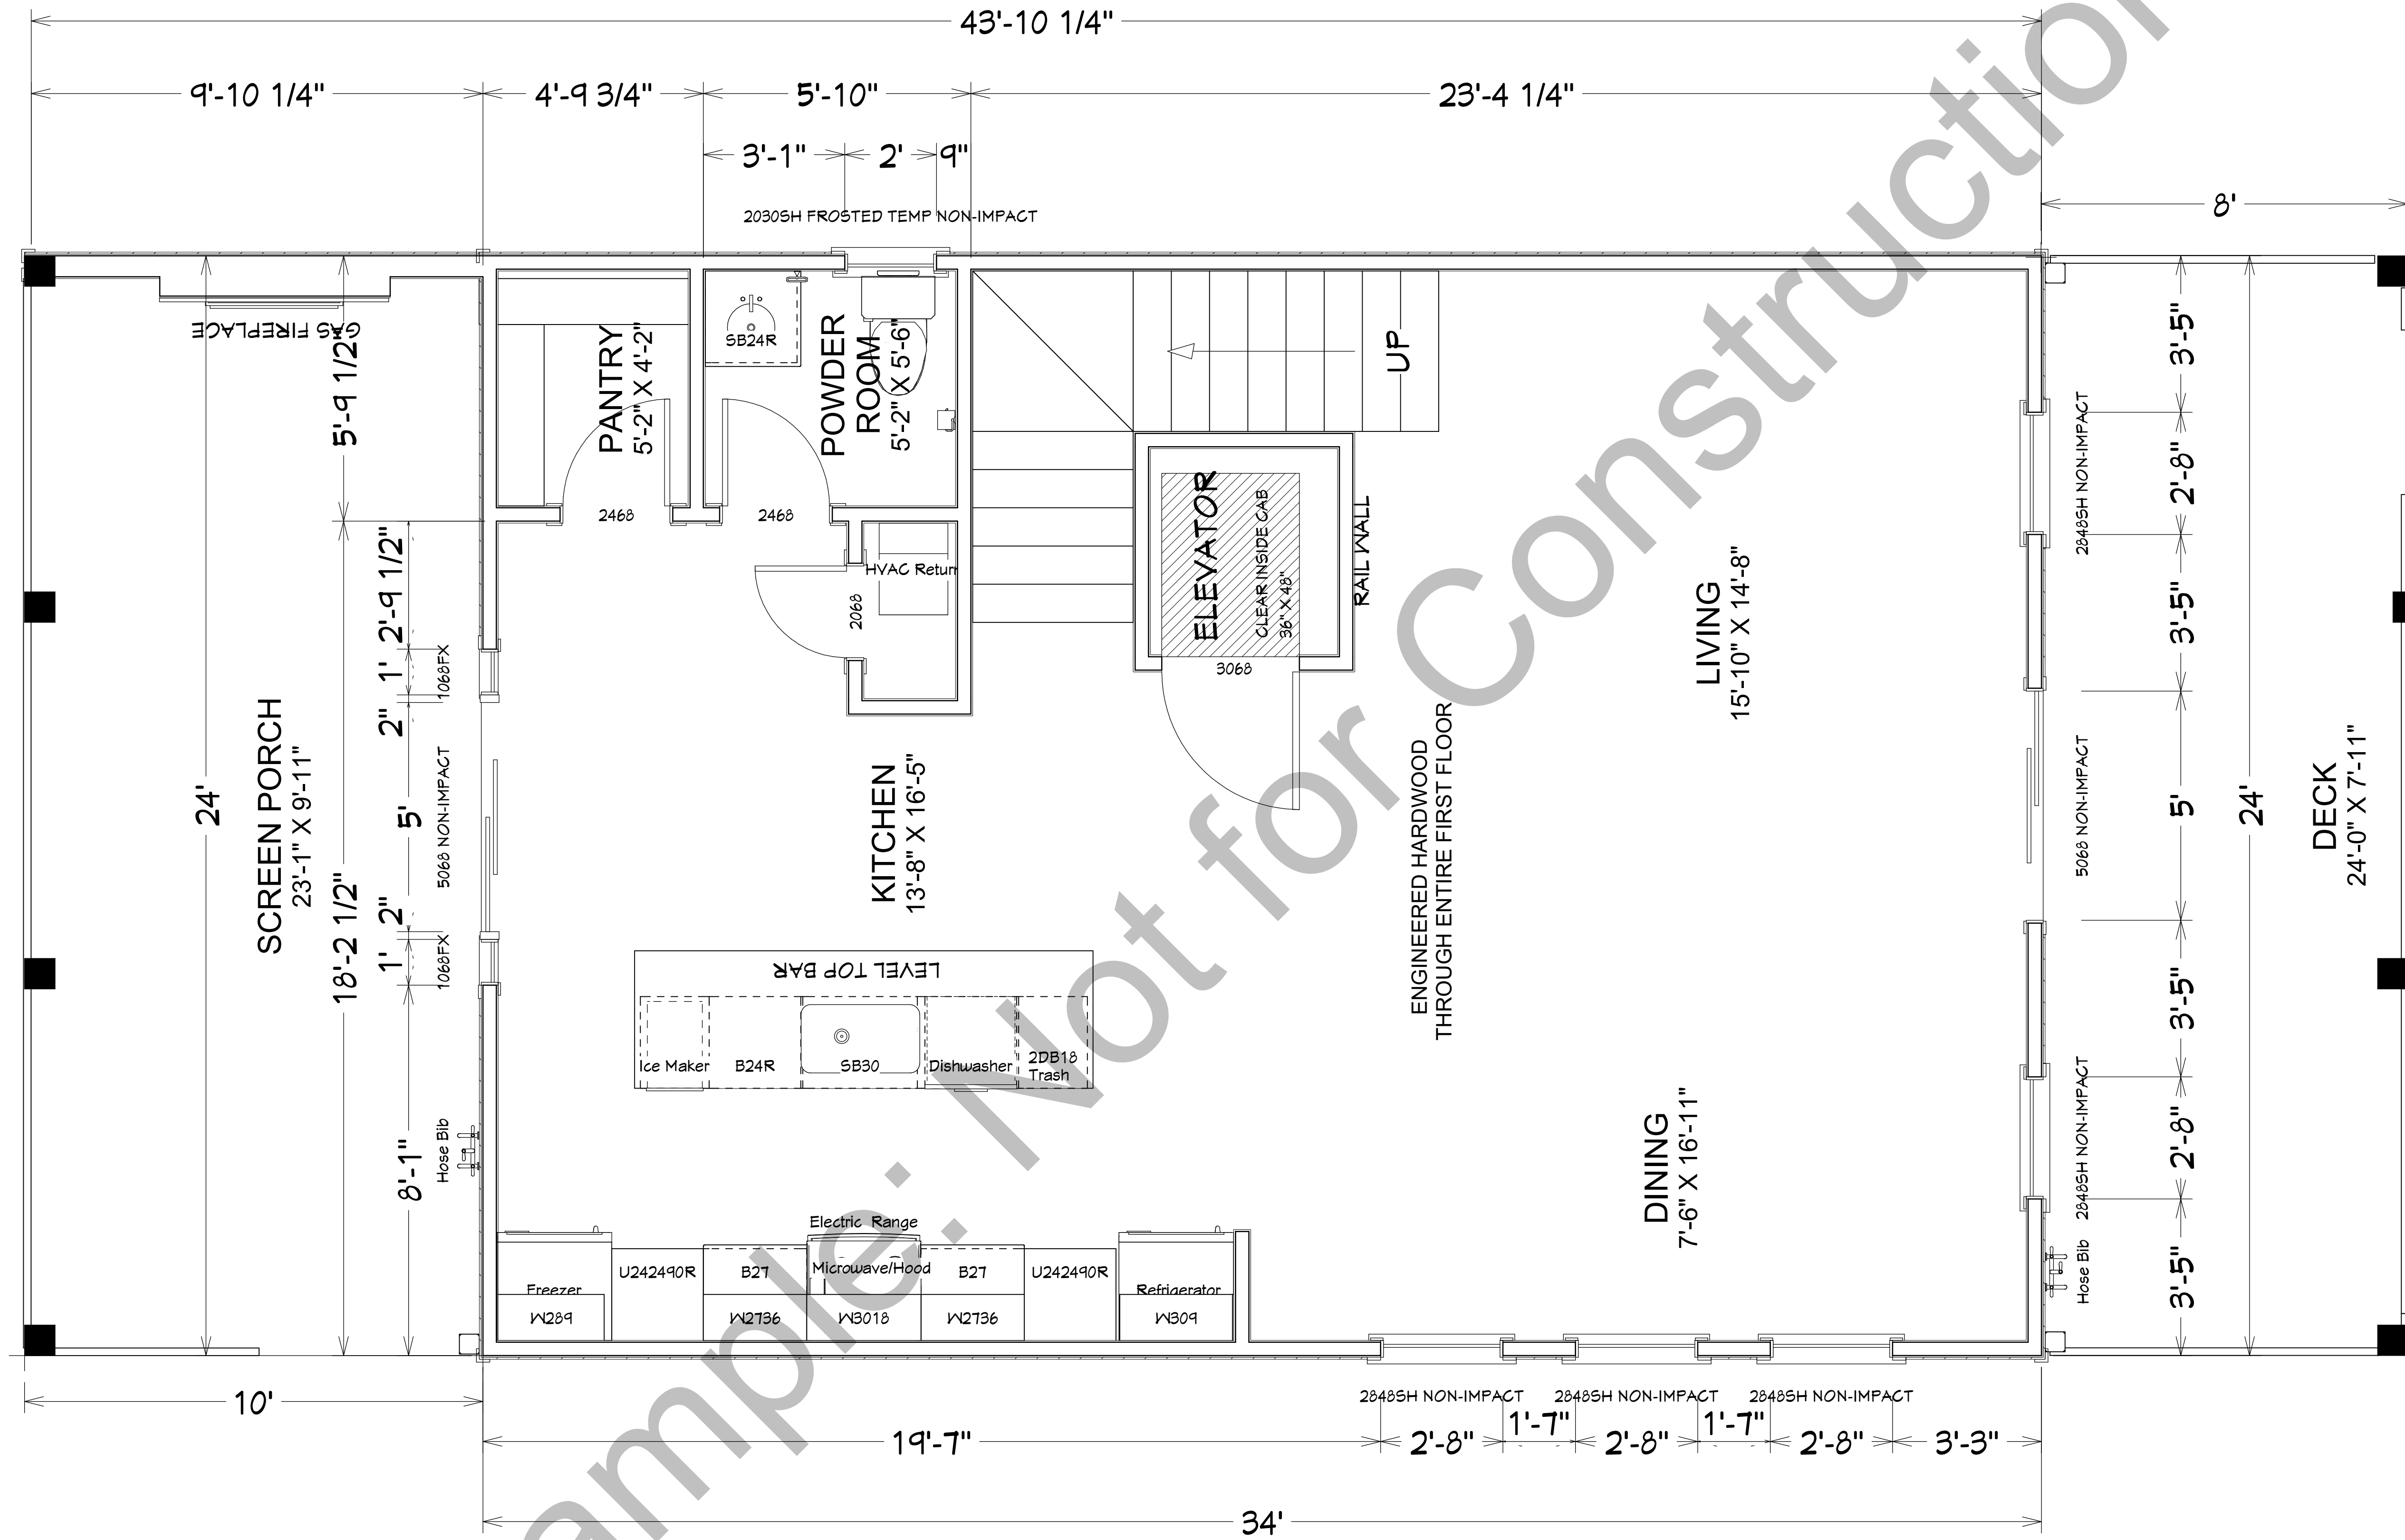

406 TENNESSEE AVE.

Erin LoBalbo
Residential Designer

COVER PAGE

406 Tennessee Ave
Carolina Beach, NC 28428

SCALE:
Not to Scale

SHEET:
A-0

Approx Height 45' 11"

Erin LoBalbo
Residential Designer

LEFT & RIGHT ELEVATION

406 Tennessee Ave
Carolina Beach, NC 28428

SCALE:
Not to Scale

SHEET:
A-2

KEY
 ■ 8" x 8"
 ■ 6" x 6"

Ground Floor
 Garage/Unheated Sqft = 797 sqft
Ground Floor Heated Sqft = 0 sqft
 First Floor Heated Sqft = 797 sqft
Total House Heated Sqft = 2,391 sqft
 9' Ceiling Heights & 4" Exterior Walls

NOTE: Ground Floor Exterior Walls To Be Break Away
 (See Engineering)

SCALE:
 Not to Scale

SHEET:
A-3

406 Tennessee Ave
 Carolina Beach, NC 28428

GROUND FLOOR

Erin LoBalbo
 Residential Designer

First Floor
 Garage/Unheated Sqft = 797 sqft
 Ground Floor Heated Sqft = 0 sqft
First Floor Heated Sqft = 797 sqft
Total House Heated Sqft = 2,391 sqft
 9'0" Ceiling Heights & 4" Exterior Walls

SCALE:
 Not to Scale
 SHEET:
A-4

406 Tennessee Ave
 Carolina Beach, NC 28428

FIRST FLOOR

Erin LoBalbo
 Residential Designer

Second Floor
 Garage/Unheated Sqft = 797 sqft
 Ground Floor Heated Sqft = 0 sqft
 First Floor Heated Sqft = 797 sqft
Second Floor Heated Sqft = 797 sqft
Total House Heated Sqft = 2,391 sqft
 8'0" Ceiling Heights & 4" Exterior Walls